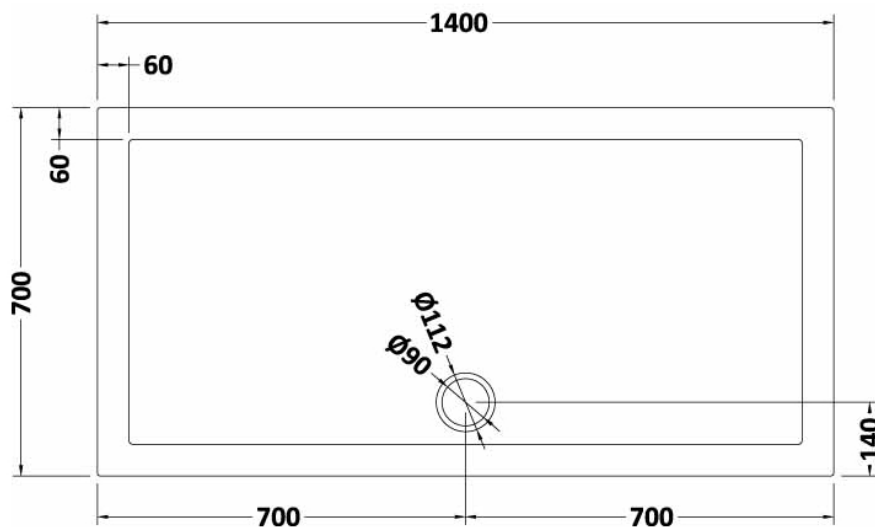

### Product Dimensions

Length (mm):	1400
Width (mm):	700
Height (mm):	40
Nett Weight (kg):	29.45

### Packaging Dimensions

Length (mm):	1440
Width (mm):	740
Height (mm):	85
Gross Weight (kg):	29.47

### Packaging Data

Box Colour:	Shrinkwrap & Polystyrene
Box Qty:	1
Label Size:	100 x 50
Label Colour:	White Label
Label Qty:	2

### Outer Box Dimensions (If Applicable)

Length (mm):	
Width (mm):	
Height (mm):	
Gross Weight (kg):	
Barcode:	5056211813255