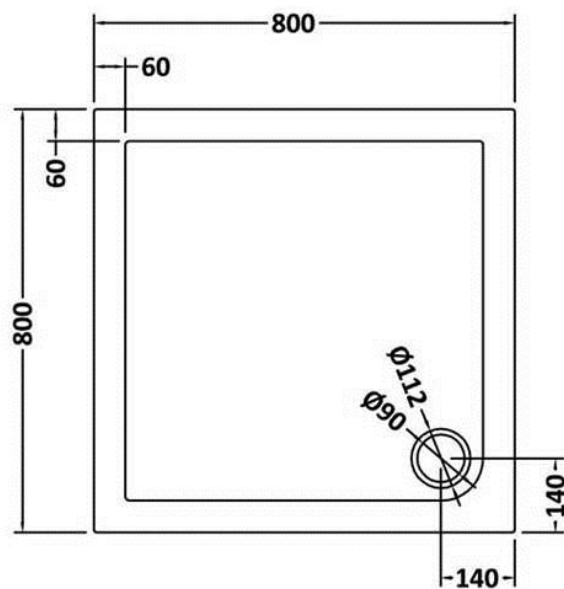

### Product Dimensions

Length (mm):	800
Width (mm):	800
Height (mm):	40
Nett Weight (kg):	25.7

### Packaging Dimensions

Length (mm):	840
Width (mm):	840
Height (mm):	85
Gross Weight (kg):	25.72

### Packaging Data

Box Colour:	Shrinkwrap & Polystyrene
Box Qty:	1
Label Size:	100 x 50
Label Colour:	White Label
Label Qty:	2

### Outer Box Dimensions (If Applicable)

Length (mm):	
Width (mm):	
Height (mm):	
Gross Weight (kg):	
Barcode:	5056211813071