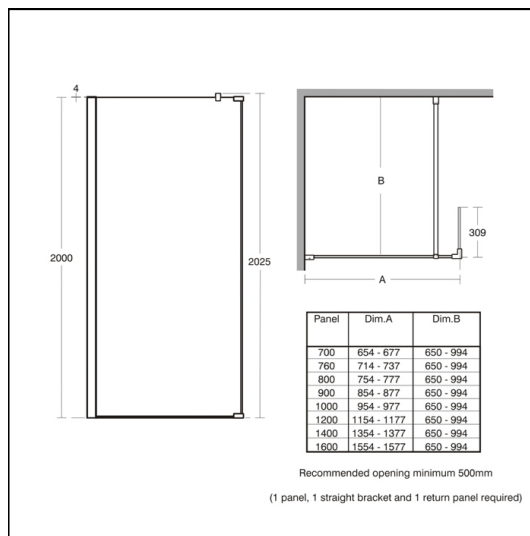

Synergy 760mm Wet Room Panel With Return Panel

ILLUSTRATED

- **L6221** Synergy 760mm Wet Room panel, IdealClean clear glass
- **L6228** Synergy 300mm return panel, IdealClean clear glass
- **L6229** Synergy straight bracing bracket (650mm - 994mm)

ILLUSTRATED PRODUCT DETAILS

Weights

- **L6221** 32.00 KG
- **L6228** 14.00 KG
- **L6229** 0.70 KG

Materials

- **L6221** Toughened Safety Glass
- **L6228** Toughened Safety Glass
- **L6229** Aluminium

Finishes

- **L6221** Bright Silver (EO)
- **L6228** Bright Silver (EO)
- **L6229** Bright Silver (EO)

Standards

EN 14428:2004

FEATURES