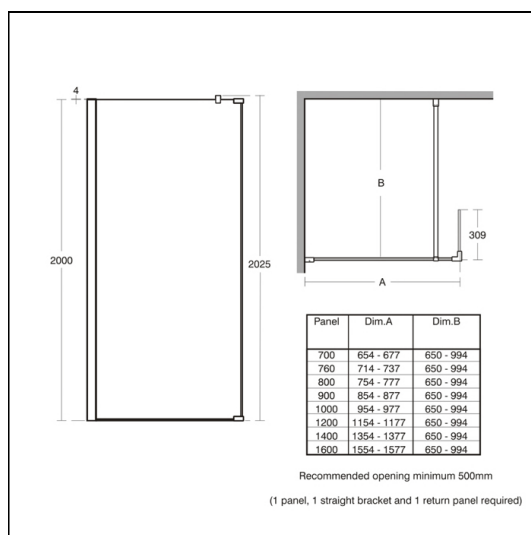

Synergy 700mm Wet Room Panel With Return

ILLUSTRATED

- **L6220** Synergy 700mm Wet Room panel, IdealClean clear glass
- **L6228** Synergy 300mm return panel, IdealClean clear glass
- **L6229** Synergy straight bracing bracket (650mm - 994mm)

ILLUSTRATED PRODUCT DETAILS

Weights

- **L6220** 30.00 KG
- **L6228** 14.00 KG
- **L6229** 0.70 KG

Materials

- **L6220** Toughened Safety Glass
- **L6228** Toughened Safety Glass
- **L6229** Aluminium

Finishes

- **L6220** Bright Silver (EO)
- **L6228** Bright Silver (EO)
- **L6229** Bright Silver (EO)

Standards

EN 14428:2004

FEATURES