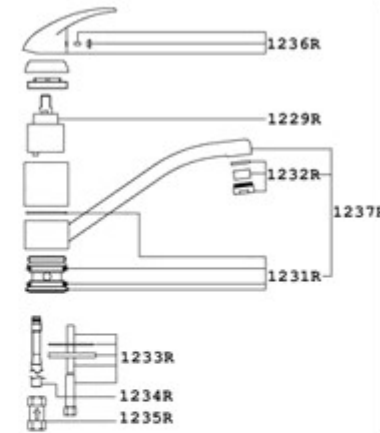

Single flow mixer tap
Available in: Chrome,
Brushed Nickel, Plain Colours
and Granite Colours

Low pressure rating:
★★★★★★

Packaging:
10 pcs x carton

Gross Weight:
Kgs 16 x carton

Carton Size:
H:368 W:288 D:316

TAILS	DESCRIPTION
1232R	Antisplash
1237R+colour	Spout
1236R+colour	Handle
1229R	Cartridge
1231R	O-ring kit
1233R	Tail pipes
1235R	Non return valve