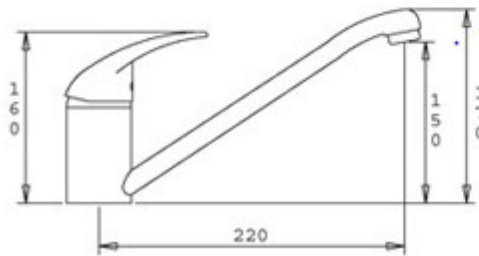

Single flow mixer tap
Available in: Chrome,
Brushed Nickel, Plain Colours
and Granite Colours

Low pressure rating:
★★★★★★

Packaging:
10 pcs x carton

Gross Weight:
Kgs 16 x carton

Carton Size:
H:368 W:288 D:316

TAILS	DESCRIPTION
1232R	Antisplash
1237R+colour	Spout
1236R+colour	Handle
1229R	Cartridge
1231R	O-ring kit
1233R	Tail pipes
1235R	Non return valve