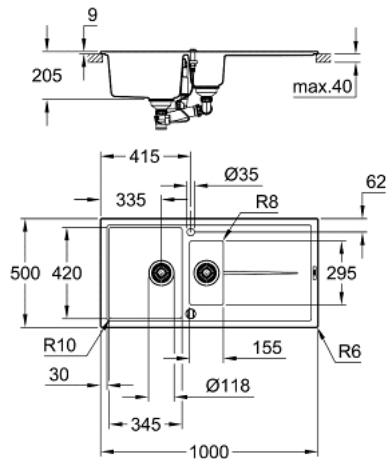

## 31 642 AP0 K400 COMPOSITE SINK WITH DRAINER

### PRODUCT DESCRIPTION

- Colour: granite black
- model: K400 60-C 100/50 1.5 rev
- mounting type: top mount
- material: quartz composite
- GROHE Whisper
- min. cabinet size: 600 mm
- dimensions: 1000 x 500 mm
- 1 bowl: 335 x 420 x 205 mm
- 0.5 bowl: 155 x 295 x 146 mm
- outer radius: R6, inner bowl radius: big bowl R10, small bowl R8
- GROHE FastFixation installation system
- sink mountable left or right
- cut-out: 980 x 480 mm
- drainer: automatic waste fitting
- accessories included: automatic waste fitting with rotary handle, waste kit, basket strainer waste, mounting set
- optional push to open excenter (40 986 SD0)
- amount of fasteners included (top mount): 10
- heat resistant up to 180° C

### SPARE PARTS, July 2018 – now

1: Chrome bath plug (Spare part-nr. 42588SD0)

2: Turning handle (Spare part-nr. 42587SD0)

3: Chrome bath plug (Spare part-nr. 42589SD0)