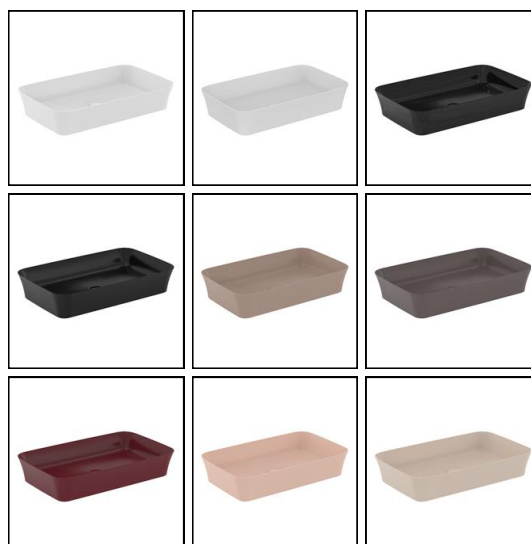

Ipalyss 65cm Rectangular Vessel Washbasin

ILLUSTRATED

- **E1886** Ipalyss 65cm rectangular vessel washbasin without overflow
- **E0079** Trap 1¼" Contemporary metal bottle, 75mm seal

OPTIONS

- **E2114** Free flow unslotted waste with ceramic cover

ILLUSTRATED PRODUCT DETAILS

Weights

- **E1886** 10.00 KG
- **E0079** 1.45 KG

Materials

- **E1886** Diamatec
- **E0079** Chrome Plated Metal

Finishes

- **E1886** White (01)
- **E0079** Chrome (AA)

Designer

Robin Levien, RDI

FINISH OPTIONS

(01) White	(V1) Silk White	(V2) Black Glossy
(V3) Black Matt	(V4) Kashmir	(V5) Slate Grey
(V6) Pomegranate	(V7) Nude	(V8) Mink
(V9) Concrete	(X8) Powder	(X9) Sage

Standards

Washbasin to BS EN 14688 and BS EN 32

Special Notes

Washbasin mounted on countertop secured with fixing set provided. Joint sealed with waterproof sealant (not supplied). Includes freeflow waste with colour matched ceramic cover except for the 01 White finish.