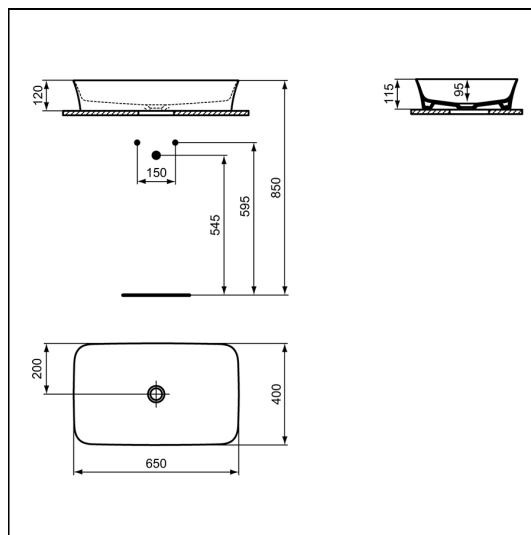

Ipalyss 65cm Rectangular Vessel Washbasin

ILLUSTRATED

- **E1886** Ipalyss 65cm rectangular vessel washbasin without overflow
- **E0079** Trap 1¼" Contemporary metal bottle, 75mm seal

OPTIONS

- **E2114** Free flow unslotted waste with ceramic cover

ILLUSTRATED PRODUCT DETAILS

Weights

- **E1886** 10.00 KG
- **E0079** 1.45 KG

Materials

- **E1886** Diamatec
- **E0079** Chrome Plated Metal

Finishes

- **E1886** White (01)
- **E0079** Chrome (AA)

Designer

Robin Levien, RDI

FINISH OPTIONS

(01) White	(V1) Silk White	(V2) Black Glossy
(V3) Black Matt	(V4) Kashmir	(V5) Slate Grey
(V6) Pomegranate	(V7) Nude	(V8) Mink
(V9) Concrete	(X8) Powder	(X9) Sage

Standards

Washbasin to BS EN 14688 and BS EN 32

Special Notes

Washbasin mounted on countertop secured with fixing set provided. Joint sealed with waterproof sealant (not supplied). Includes freeflow waste with colour matched ceramic cover except for the 01 White finish.