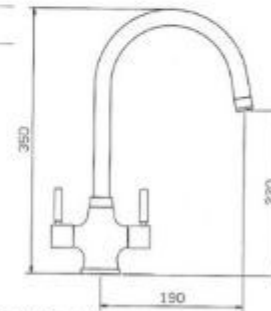

● ● ● TECHNICAL DATA:

SPARE PART CODES

CODE	DESCRIPTION
1263R+colour	Antisplash
1306R+colour	Spout
1243R	Fixing nut
1239R	O-Ring kit
2168R+colour	Handle
1212R+	
H(Hot)/C(Cold)	Valve
1264R	Fixing kit
1234R	Tail pipes

AVAILABLE IN:

-  Deep Chrome
-  Brushed Nickel

FLOWRATE PERFORMANCE CHART

Low pressure rating ★★★★★☆

PACKAGING: 5 Pcs x carton
 GROSS WEIGHT: Kgs 9,5 x carton
 CARTON SIZE: H 433 W 243 D 381