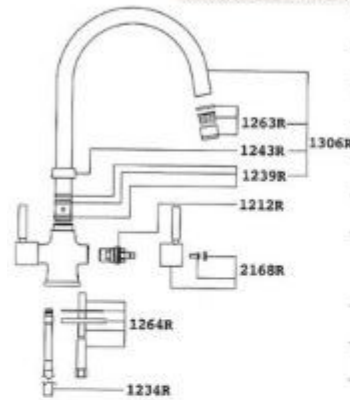

● ● ● TECHNICAL DATA:

SPARE PART CODES

CODE	DESCRIPTION
1263R+colour	Antisplash
1306R+colour	Spout
1243R	Fixing nut
1239R	O-Ring kit
2168R+colour	Handle
1212R+	
H(Hot)/C(Cold)	Valve
1264R	Fixing kit
1234R	Tail pipes

AVAILABLE IN:

-  Deep Chrome
-  Brushed Nickel

FLOWRATE PERFORMANCE CHART

Low pressure rating ★★★★★☆

PACKAGING: 5 Pcs x carton
 GROSS WEIGHT: Kgs 9,5 x carton
 CARTON SIZE: H 433 W 243 D 381