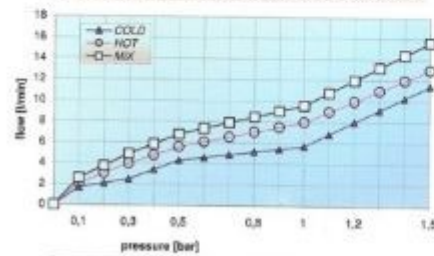

● ● ● TECHNICAL DATA:

SPARE PART CODES

CODE	DESCRIPTION
1263R+colour	Antisplash
1306R+colour	Spout
1243R	Fixing nut
1239R	O-Ring kit
2168R+colour	Handle
1212R+	
H(Hot)/C(Cold)	Valve
1264R	Fixing kit
1234R	Tail pipes

AVAILABLE IN:

-  Deep Chrome
-  Brushed Nickel

FLOWRATE PERFORMANCE CHART

Low pressure rating ★★★★★☆

PACKAGING: 5 Pcs x carton
 GROSS WEIGHT: Kgs 9,5 x carton
 CARTON SIZE: H 433 W 243 D 381