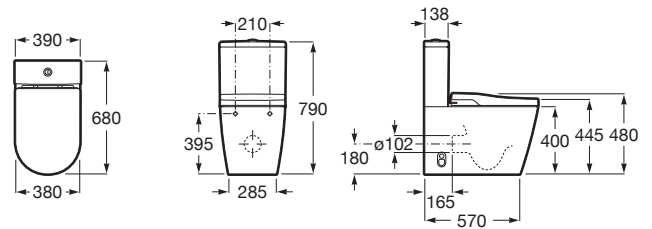

INSPIRA

In-Wash® - Back to wall vitreous china close-coupled smart toilet with dual outlet. Needs power supply.

DIMENSIONS

Length 390 mm.

Width 680 mm.

Height 790 mm.

COLOURS AND FINISHES

00 White

TECHNICAL DRAWINGS

FEATURES

Air dryer temperature levels: 40°, 50°, 60°, OFF

Back-to-wall

Cleaning function

Control panel: Fixed, Remote control

Elbow included

Fixing kit: Included