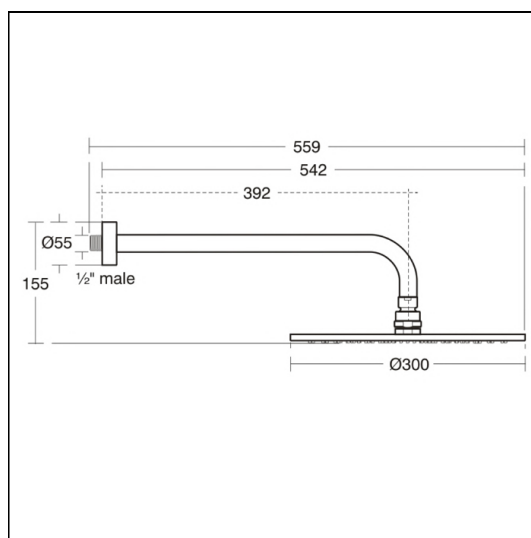

Idealrain L1 300mm Rainshower With Horizontal 400mm Wall Arm

ILLUSTRATED

- A5803** Idealrain round 300mm fixed rainshower head
- B9445** Idealrain horizontal wall arm 400mm

OPTIONS

- B9444** Idealrain horizontal wall arm 300mm
- B9446** Idealrain ceiling arm 150mm

ILLUSTRATED PRODUCT DETAILS

Weights

- A5803** 1.10 KG
- B9445** 0.72 KG

Materials

- A5803** Chrome Plated Brass
- B9445** Chrome Plated

Finishes

- A5803**  Chrome finish (AA)
- B9445**  Chrome (AA)

Designer

Special Notes

Regulated flow rate 12 litres per minute. Unregulated flow rate 7.5 litres per minute at 0.1 bar.

FEATURES