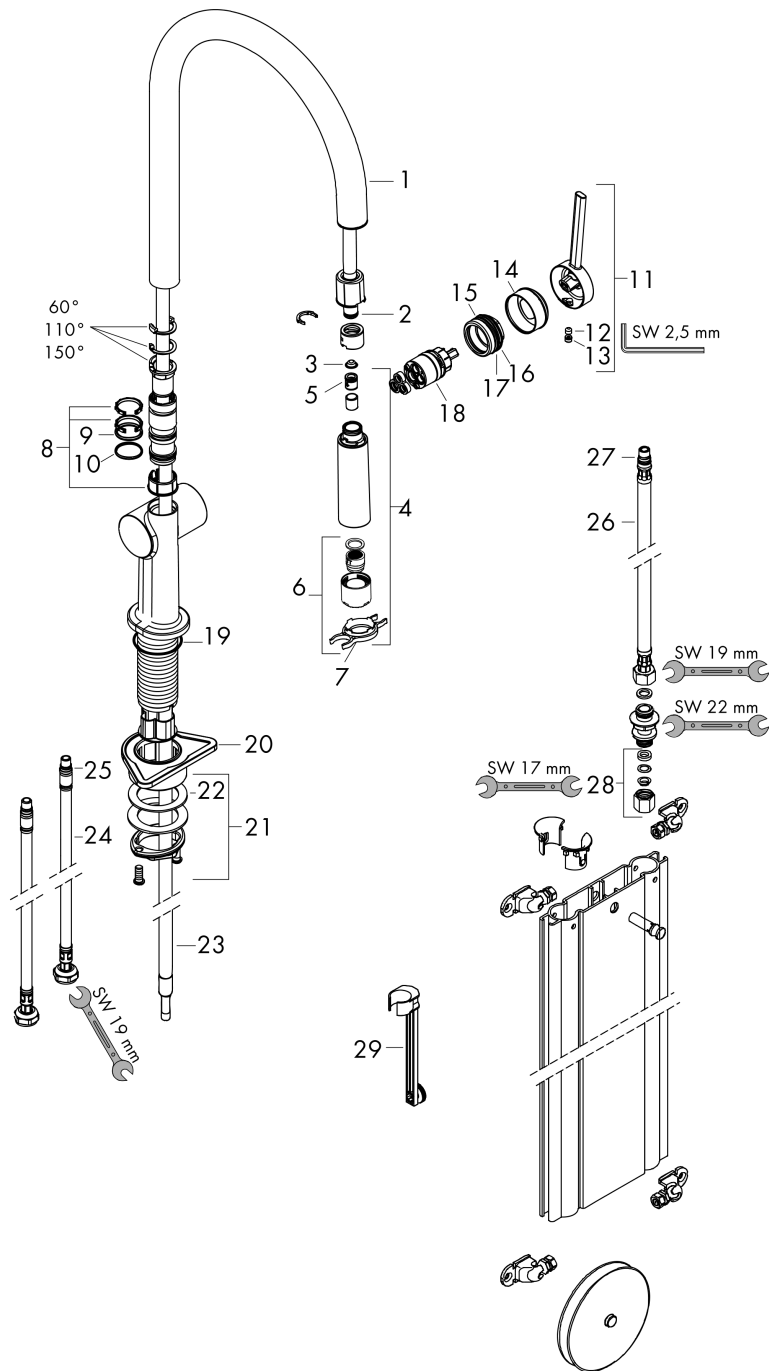

**Talis M54**

**Single lever kitchen mixer 210 with pull-out spray and sBox, 2 spray modes**

Surfaces: **stainless steel finish** Art. no. : **72801800**

**Flowchart**

**Talis M54**

**Single lever kitchen mixer 210 with pull-out spray and sBox, 2 spray modes**

Surfaces: **stainless steel finish** Art. no. : **72801800**

**Exploded Drawing**

Year of production: >12/19

## Talis M54

Single lever kitchen mixer 210 with pull-out spray and sBox, 2 spray modes

Surfaces: **stainless steel finish** Art. no. : **72801800**

### Spare part list

Year of production: >12/19

Pos.	Description	Art. no.	Price	PU
1	spout cpl.	93739800	-	1
2	O-ring 8x2	98112000	-	1
3	filter	98516000	-	1
4	handspray	93741800	-	1
5	non return valve DW 10	96456000	-	1
6	spray former	93342000	-	1
7	service tool	95910000	-	1
8	set of lever collars	98365000	-	1
9	O-ring 19x2	98426000	-	1
10	O-ring 20x1,5	98197000	-	1
11	handle	93736800	-	1
12	hollow set screw M5x5	98446000	-	1
13	screw cover	93735610	-	1
14	flange	93737800	-	1
15	nut	93738000	-	1
16	O-ring 29x2	98391000	-	1
17	O-ring 30x1,5	98433000	-	1
18	cartridge, assy	93740000	-	1
19	O-ring 36x3	98052000	-	1
20	support	97523000	-	1
21	fixing set (Ø 34)	95049000	-	1
22	lever collar	97548000	-	1
23	hose	93754000	-	1
24	connection hose 900 mm M8x0,75 G3/8	93746000	-	1
25	O-ring 6,6x1,6	93019000	-	1
26	connection hose 450 mm M8x0,75 G3/8	97206000	-	1
27	O-ring 7x1,5	98422000	-	1
28	squeezing connection	96099000	-	1
29	extension set	43333000	-	1