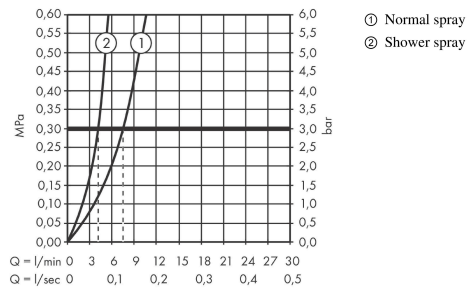

**Talis M54**

**Single lever kitchen mixer 210 with pull-out spray and sBox, 2 spray modes**

Surfaces: **stainless steel finish** Art. no. : **72801800**

**Flowchart**

**Talis M54**

**Single lever kitchen mixer 210 with pull-out spray and sBox, 2 spray modes**