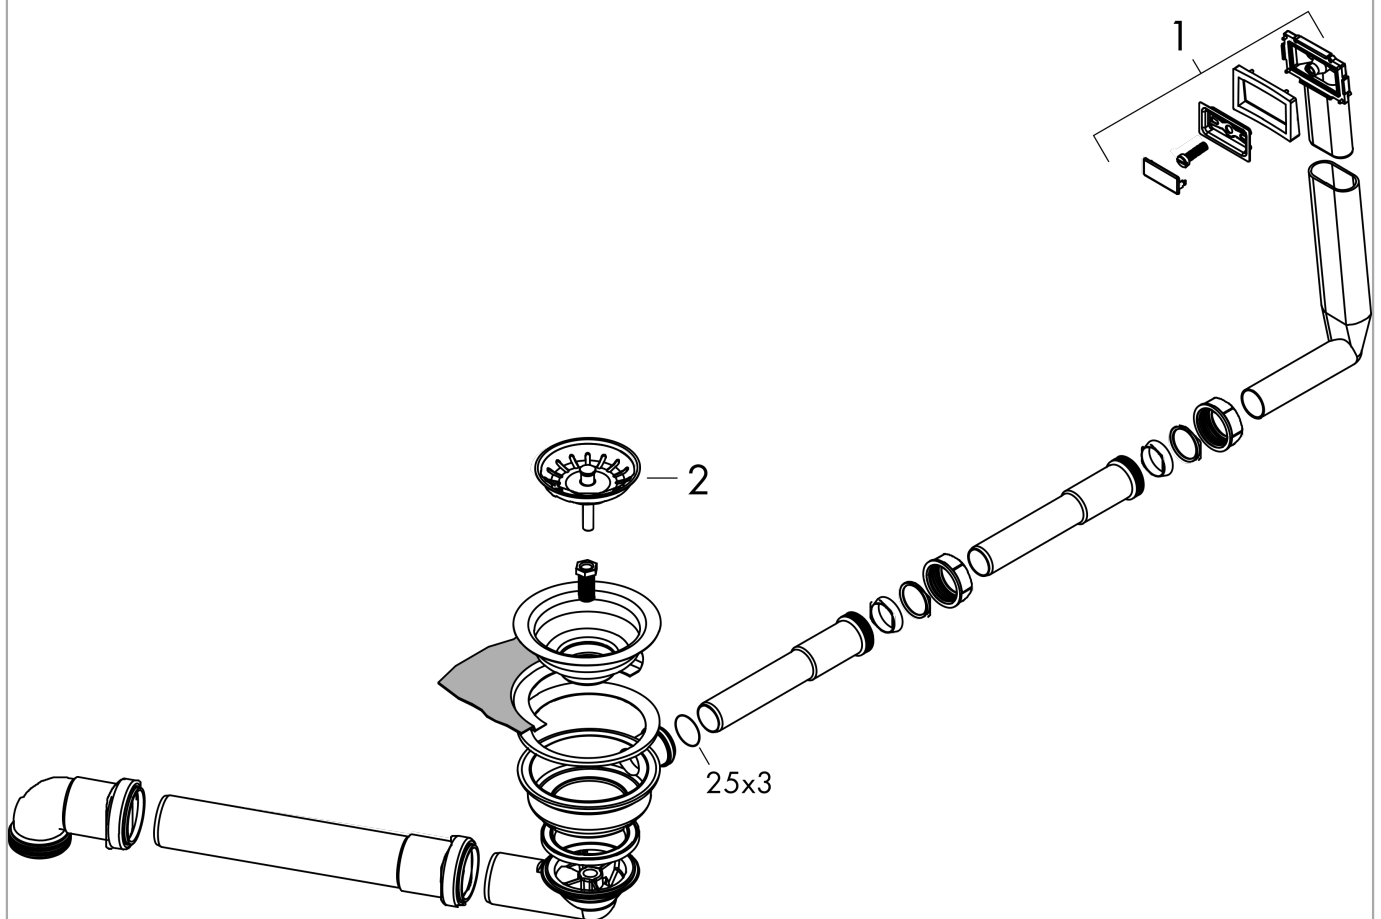

Manual waste and overflow set for single bowl

Surfaces: **stainless steel** Art. no. : **43921800**

Description

product features

- Consists of: waste and overflow set, screen basket, trap
- Drain system: Drain operation via pushing/pulling screen basket
- Diameter 40 / 50
- 1 ½" with space-saving drain pipe and bottle trap
- Strainer plug: 3 ½"

Article Details

Price excl. VAT

£ 53.50

Product image

Manual waste and overflow set for single bowl
 Surfaces: **stainless steel** Art. no. : **43921800**

Exploded Drawing

Year of production: >09/19

Manual waste and overflow set for single bowl

Surfaces: **stainless steel** Art. no. : **43921800**

Spare part list

Year of production: >09/19

Pos.	Description	Art. no.	Price	PU
1	waste	94750800	-	1
2	plug	93471800	-	1