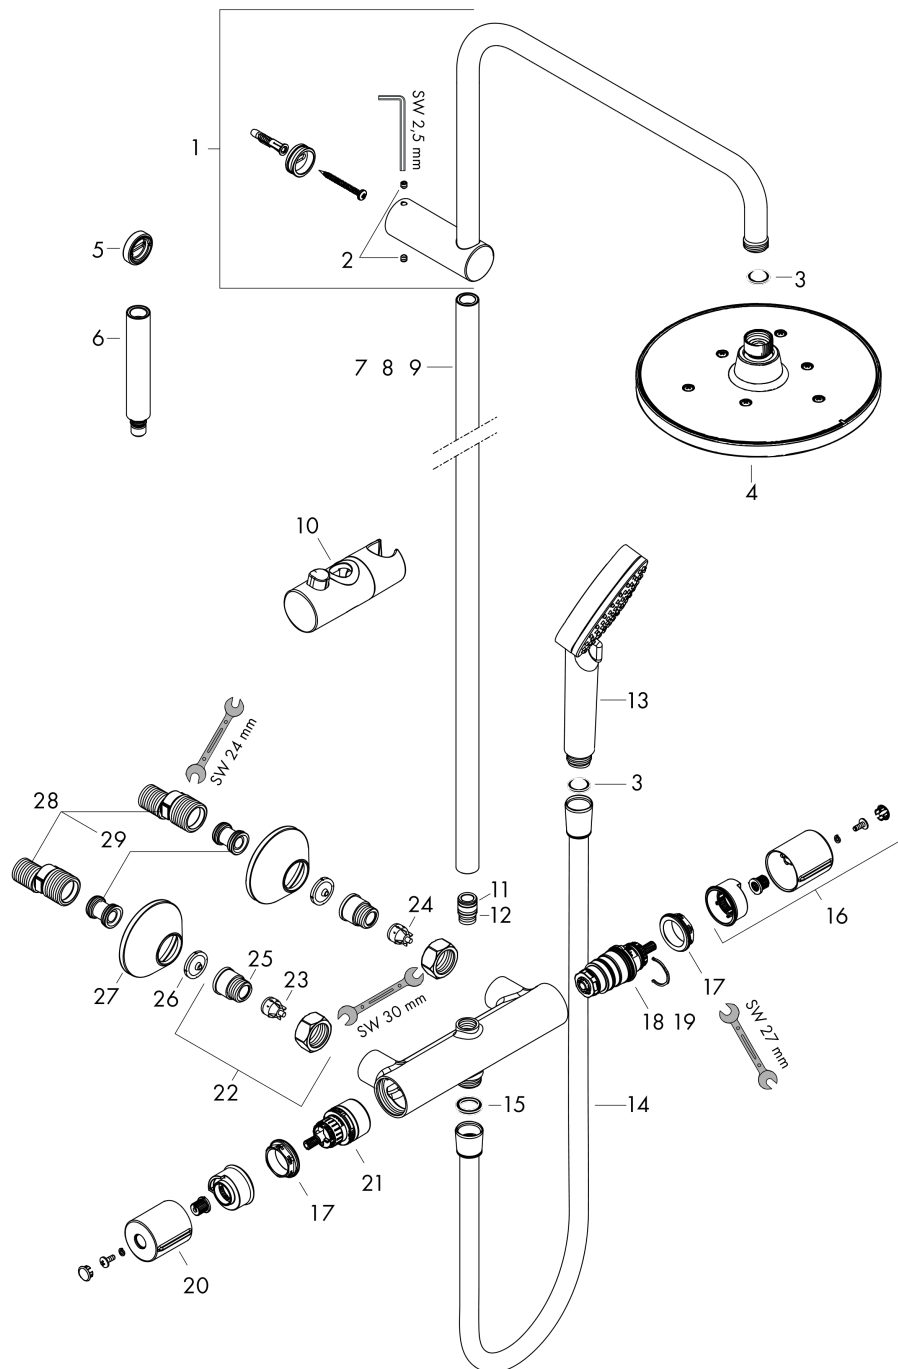

Vernis Blend

Showerpipe 200 1jet with thermostat

Surfaces: **Chrome** Article Number: **26276000**

Exploded Drawing

Year of production: >04/21

Vernis Blend

Showerpipe 200 1jet with thermostat

Surfaces: **Chrome** Article Number: **26276000**

Spare part list

Year of production: >04/21

Pos.	Description	Article Number	Price	PU
1	shower arm	93768000	€ 86,16	1
2	hollow set screw M5x5	98446000	€ 3,21	1
3	filter packing	94246000	€ 3,21	1
4	head shower	26271000	-	1
5	tile-matching-disk 7 mm	93813000	€ 13,92	1
6	extension 100 mm	94164000	€ 35,94	1
7	pipe 845 mm	93906000	€ 70,57	1
8	pipe 945 mm	93770000	€ 70,57	1
9	pipe 1145 mm	93907000	€ 70,57	1
10	support, assy	93729000	€ 28,20	1
11	O-ring 11x2	98127000	€ 3,21	1
12	O-ring 12x2	98214000	€ 3,21	1
13	handshower	26270000	-	1
14	shower hose Metaflex'C 1,60 m	28266000	-	1
15	seal	98058000	€ 3,21	1
16	handle for thermostat	93727000	€ 35,94	1
17	nut	98913000	€ 18,33	1
18	thermostat cartridge	98282000	€ 100,44	1
19	cartridge for exchanged connections	92373000	€ 249,90	1
20	handle	93731000	€ 28,20	1
21	shut off unit with selector	98283000	€ 70,57	1
22	connecting thread G½	93730000	€ 35,94	1
23	non return valve (pressure-resistant up to 2 MPa)	93136000	€ 28,20	1
24	non return valve	96737000	€ 28,20	1
25	O-ring 16x2	98133000	€ 3,21	1
26	filter packing	96922000	€ 8,45	1
27	escutcheon Ø 70 mm	93718000	€ 11,31	1
28	set of S-unions (±12 mm)	94140000	€ 44,63	1
29	noise reduction	96429000	€ 5,24	1