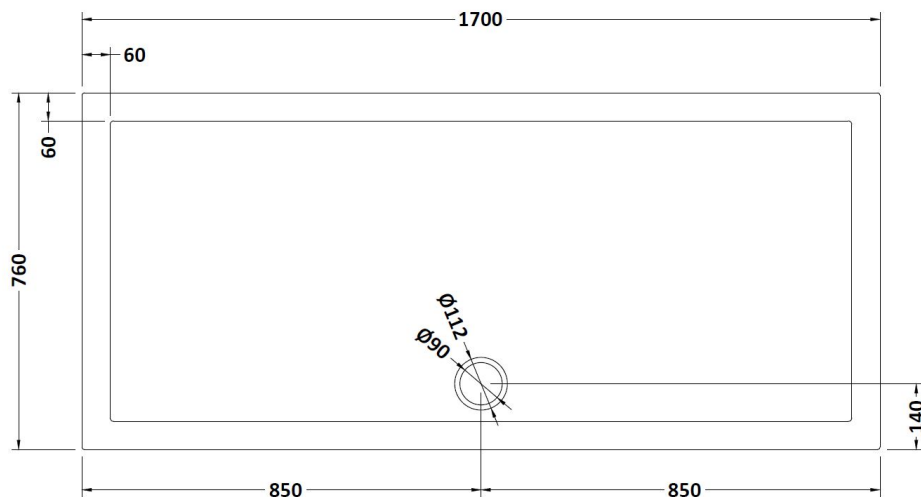

Sales Code: TR71062

Description: Rectangular Tray 1700 X 760

Product Dimensions

Length (mm):	1700
Width (mm):	760
Height (mm):	40
Nett Weight (kg):	42.07

Packaging Dimensions

Length (mm):	1740
Width (mm):	800
Height (mm):	85
Gross Weight (kg):	42.09

Packaging Data

Box Colour:	Shrinkwrap & Polystyrene
Box Qty:	1
Label Size:	100 x 50
Label Colour:	White Label
Label Qty:	2

Outer Box Dimensions (If Applicable)

Length (mm):	
Width (mm):	
Height (mm):	
Gross Weight (kg):	
Barcode:	5056211813637

Product Details

Country of Origin:	United Kingdom
Fitting Instruction:	No
CE Certification:	Yes
Colour/Finish:	Slate Grey
Product Material:	Acrylic Capped ABS Caco3 & Pu
Material Colour Reference:	Slate Grey
Radius:	0
Waste Required (mm):	90
Compatible with Leg Kit:	Yes