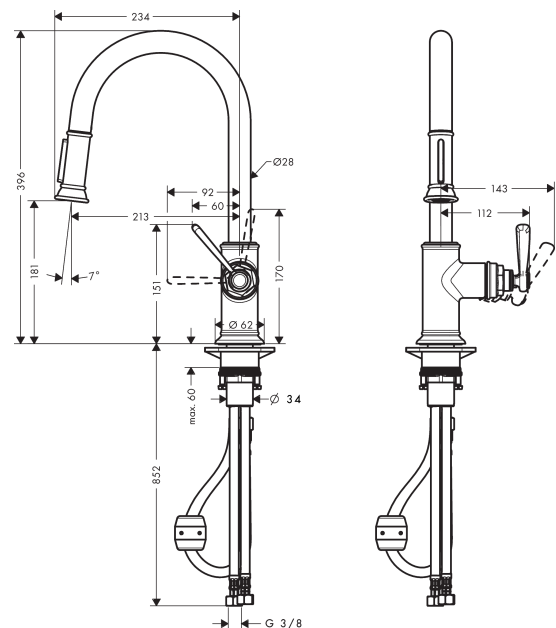

**AXOR Montreux**  
**Single lever kitchen mixer 180 with pull-out spray**  
 Surfaces: **chrome** Art. no. : **16581000**

**product features**

- ComfortZone 180 provides space for greater freedom of movement
- Swivel spout adjustable in 2 steps to 110° or 150°
- normal spray, shower spray
- lockable shower spray, spray return through pressing spray diverter
- MagFit magnetic shower support
- quick connect hose
- Maximum flow rate (at 3 bar): 9 l/min
- ceramic cartridge
- 3/8" hose connections
- integrated non-return valve
- extension length up to 50 cm

**Article Details**

Price excl. VAT

£ 637.54

**Technology**

**Certificates**

**Product image**

**Scale drawing**

**AXOR Montreux**  
**Single lever kitchen mixer 180 with pull-out spray**  
 Surfaces: **chrome**    Art. no. : **16581000**

## Exploded Drawing

Year of production: >01/18

**AXOR Montreux**  
**Single lever kitchen mixer 180 with pull-out spray**  
 Surfaces: **chrome** Art. no. : **16581000**

## Spare part list

Year of production: >01/18

Pos.		Art. no.	Price	PU
1	spout cpl.	92972000	-	1
2	filter	97735000	-	1
3	set of lever collars	98365000	-	1
4	O-ring 21x2,5	98211000	-	1
5	handspray	92967000	-	1
6	set of non return valves DW 15	97350000	-	1
7	O-ring 18x1,5	98231000	-	1
8	aerator laminar M22x1 (15 l/min)	95909000	-	1
9	O-ring 20x1	98140000	-	1
10	service tool	95910000	-	1
11	handle	92963000	-	1
12	cover cap	92964000	-	1
13	O-ring 16x2	98133000	-	1
14	hollow set screw M6x8	98444000	-	1
15	screw cover	96762000	-	1
16	flange	92965000	-	1
17	nut	92966000	-	1
18	O-ring 33x1,5	98164000	-	1
19	cartridge, assy	92730000	-	1
20	seal	95008000	-	1
21	seal	92582000	-	1
22	support	97523000	-	1
23	fixing set (Ø 34)	95049000	-	1
24	lever collar	97548000	-	1
25	weight	92500000	-	1
26	hose 1,50 m	95507000	-	1
27	connection hose 600 mm M10x1	95561000	-	1
28	O-ring 8x1,75	97827000	-	1
29	connection hose 900 mm M8x0,75 G3/8	98758000	-	1
30	O-ring 7x1,5	98422000	-	1
31	sealing set	95581000	-	1