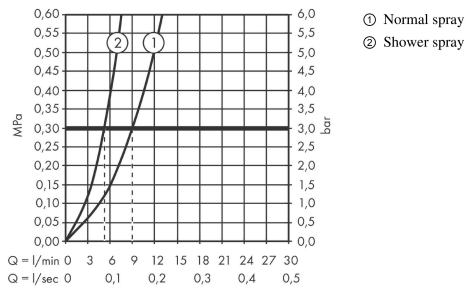

AXOR Montreux
Single lever kitchen mixer 180 with pull-out spray
Surfaces: **chrome**   Art. no. : **16581000**

Flowchart