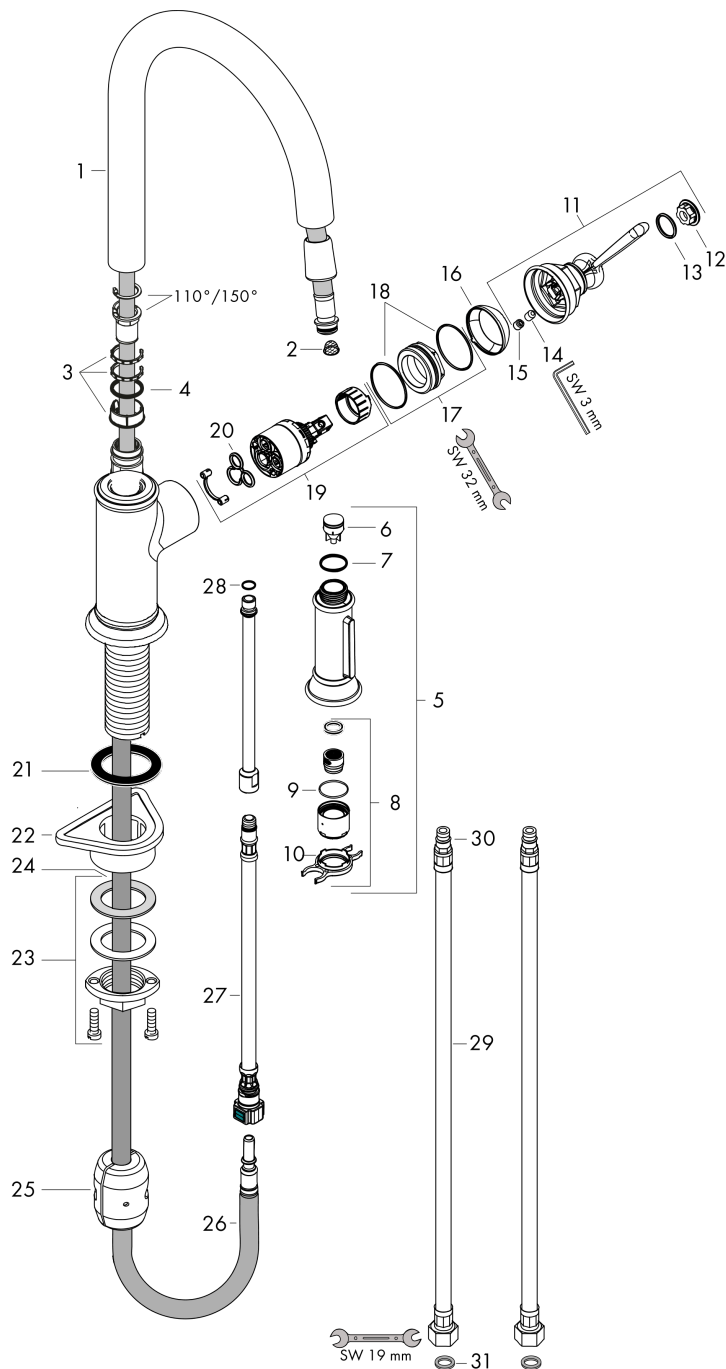

**AXOR Montreux**  
**Single lever kitchen mixer 180 with pull-out spray**  
 Surfaces: **chrome** Art. no. : **16581000**

**product features**

- ComfortZone 180 provides space for greater freedom of movement
- Swivel spout adjustable in 2 steps to 110° or 150°
- normal spray, shower spray
- lockable shower spray, spray return through pressing spray diverter
- MagFit magnetic shower support
- quick connect hose
- Maximum flow rate (at 3 bar): 9 l/min
- ceramic cartridge
- 3/8" hose connections
- integrated non-return valve
- extension length up to 50 cm

## Flowchart

**AXOR Montreux**  
**Single lever kitchen mixer 180 with pull-out spray**  
 Surfaces: **chrome** Art. no. : **16581000**

## Exploded Drawing

Year of production: >01/18

**AXOR Montreux**  
**Single lever kitchen mixer 180 with pull-out spray**  
 Surfaces: **chrome** Art. no. : **16581000**

## Spare part list

Year of production: >01/18

Pos.		Art. no.	Price	PU
1	spout cpl.	92972000	-	1
2	filter	97735000	-	1
3	set of lever collars	98365000	-	1
4	O-ring 21x2,5	98211000	-	1
5	handspray	92967000	-	1
6	set of non return valves DW 15	97350000	-	1
7	O-ring 18x1,5	98231000	-	1
8	aerator laminar M22x1 (15 l/min)	95909000	-	1
9	O-ring 20x1	98140000	-	1
10	service tool	95910000	-	1
11	handle	92963000	-	1
12	cover cap	92964000	-	1
13	O-ring 16x2	98133000	-	1
14	hollow set screw M6x8	98444000	-	1
15	screw cover	96762000	-	1
16	flange	92965000	-	1
17	nut	92966000	-	1
18	O-ring 33x1,5	98164000	-	1
19	cartridge, assy	92730000	-	1
20	seal	95008000	-	1
21	seal	92582000	-	1
22	support	97523000	-	1
23	fixing set (Ø 34)	95049000	-	1
24	lever collar	97548000	-	1
25	weight	92500000	-	1
26	hose 1,50 m	95507000	-	1
27	connection hose 600 mm M10x1	95561000	-	1
28	O-ring 8x1,75	97827000	-	1
29	connection hose 900 mm M8x0,75 G3/8	98758000	-	1
30	O-ring 7x1,5	98422000	-	1
31	sealing set	95581000	-	1