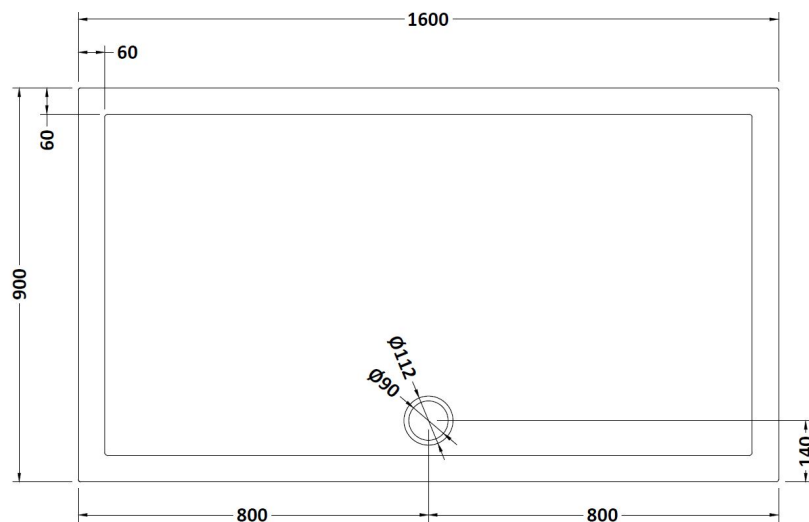

### Product Dimensions

Length (mm):	1600
Width (mm):	900
Height (mm):	40
Nett Weight (kg):	46,28

### Packaging Dimensions

Length (mm):	1640
Width (mm):	940
Height (mm):	85
Gross Weight (kg):	46,3

### Packaging Data

Box Colour:	Shrinkwrap & Polystyrene
Box Qty:	1
Label Size:	100 x 50
Label Colour:	White Label
Label Qty:	2

### Outer Box Dimensions (If Applicable)

Length (mm):	
Width (mm):	
Height (mm):	
Gross Weight (kg):	
Barcode:	5056211813620