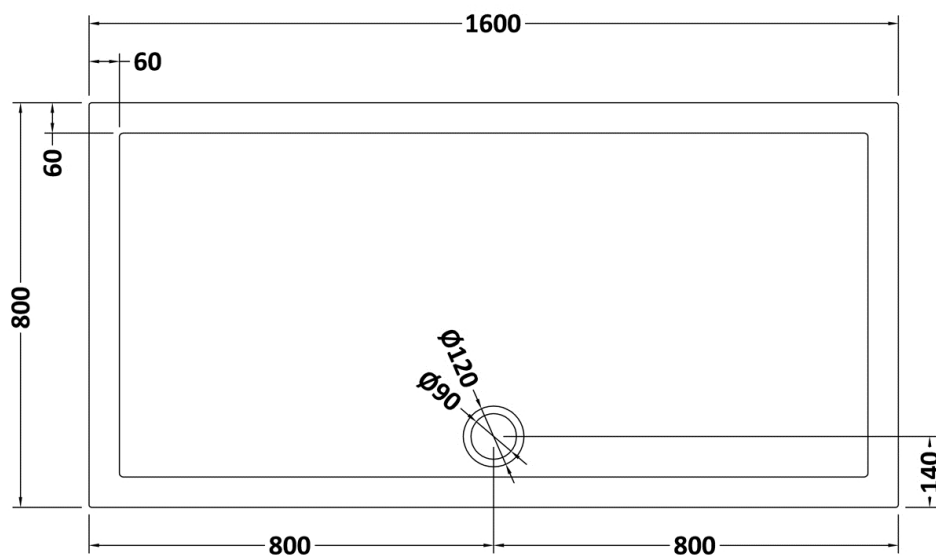

Sales Code: TR71053

Description: Rectangular Tray 1600 X 800

Product Dimensions

Length (mm):	1600
Width (mm):	800
Height (mm):	40
Nett Weight (kg):	38,92

Packaging Dimensions

Length (mm):	1640
Width (mm):	840
Height (mm):	85
Gross Weight (kg):	38,94

Packaging Data

Box Colour:	Shrinkwrap & Polystyrene
Box Qty:	1
Label Size:	100 x 50
Label Colour:	White Label
Label Qty:	2

Outer Box Dimensions (If Applicable)

Length (mm):	
Width (mm):	
Height (mm):	
Gross Weight (kg):	
Barcode:	5056211813316

Product Details

Country of Origin:	United Kingdom
Fitting Instruction:	No
CE Certification:	Yes
Colour/Finish:	Slate Grey
Product Material:	Acrylic Capped ABS Caco3 & Pu
Material Colour Reference:	Slate Grey
Radius:	0
Waste Required (mm):	90
Compatible with Leg Kit:	Yes