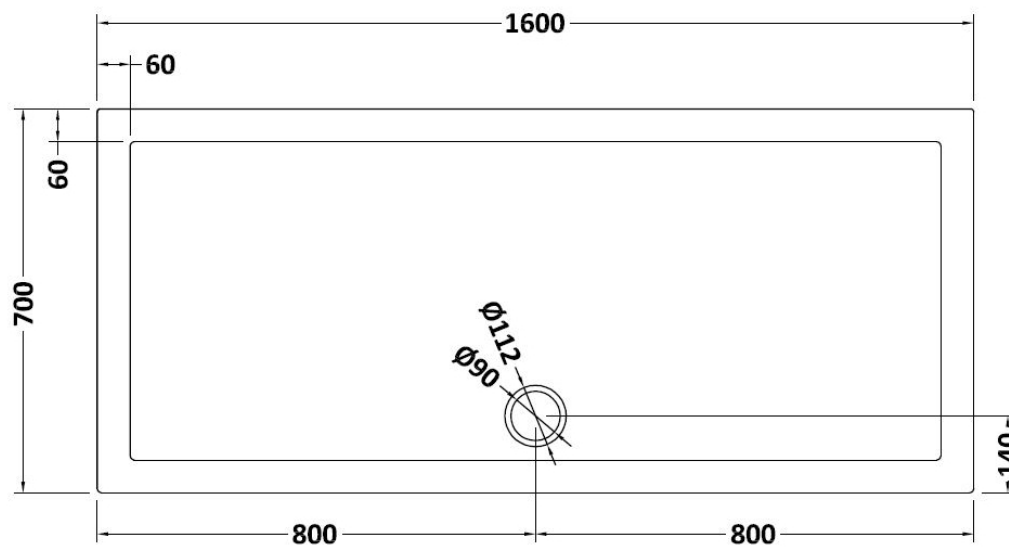

Sales Code: TR71051

Description: Rectangular Tray 1600 X 700

Product Dimensions

Length (mm):	1600
Width (mm):	700
Height (mm):	40
Nett Weight (kg):	46,47

Packaging Dimensions

Length (mm):	1640
Width (mm):	740
Height (mm):	85
Gross Weight (kg):	46,49

Packaging Data

Box Colour:	Shrinkwrap & Polystyrene
Box Qty:	1
Label Size:	100 x 50
Label Colour:	White Label
Label Qty:	2

Outer Box Dimensions (If Applicable)

Length (mm):	
Width (mm):	
Height (mm):	
Gross Weight (kg):	
Barcode:	5056211813309

Product Details

Country of Origin:	United Kingdom
Fitting Instruction:	No
CE Certification:	Yes
Colour/Finish:	Slate Grey
Product Material:	Acrylic Capped ABS Caco3 & Pu
Material Colour Reference:	Slate Grey
Radius:	0
Waste Required (mm):	90
Compatible with Leg Kit:	Yes