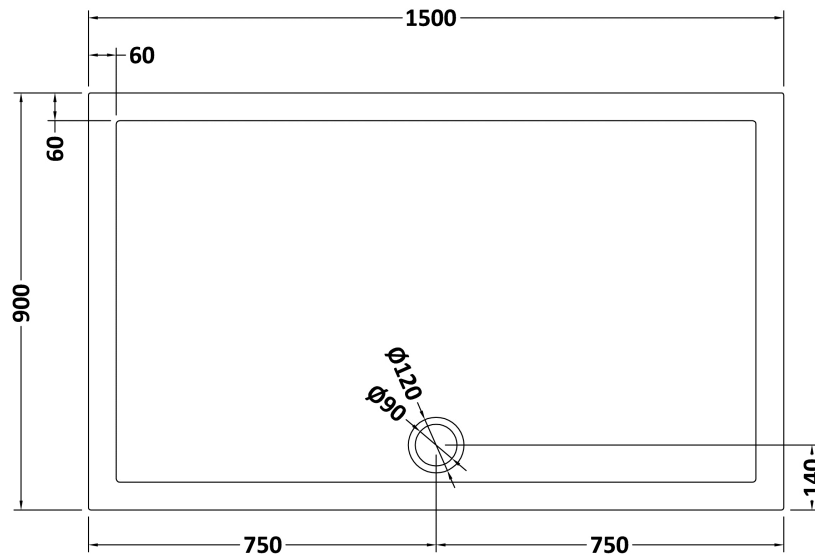

### Product Dimensions

Length (mm):	1500
Width (mm):	900
Height (mm):	40
Nett Weight (kg):	40.12

### Packaging Dimensions

Length (mm):	1540
Width (mm):	940
Height (mm):	85
Gross Weight (kg):	40.14

### Packaging Data

Box Colour:	Shrinkwrap & Polystyrene
Box Qty:	1
Label Size:	100 x 50
Label Colour:	White Label
Label Qty:	2

### Outer Box Dimensions (If Applicable)

Length (mm):	
Width (mm):	
Height (mm):	
Gross Weight (kg):	
Barcode:	5056211813293