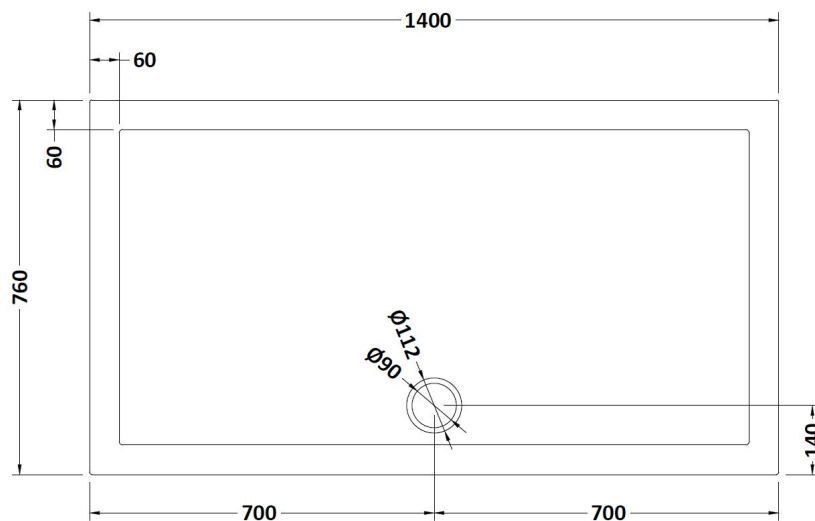

### Product Dimensions

Length (mm):	1400
Width (mm):	760
Height (mm):	40
Nett Weight (kg):	33,88

### Packaging Dimensions

Length (mm):	1440
Width (mm):	800
Height (mm):	85
Gross Weight (kg):	33,9

### Packaging Data

Box Colour:	Shrinkwrap & Polystyrene
Box Qty:	1
Label Size:	100 x 50
Label Colour:	White Label
Label Qty:	2

### Outer Box Dimensions (If Applicable)

Length (mm):	
Width (mm):	
Height (mm):	
Gross Weight (kg):	
Barcode:	5056211813583