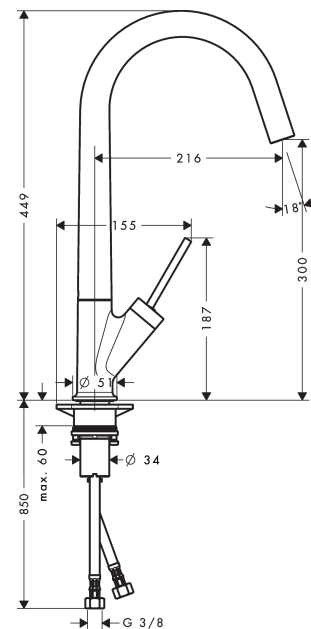

AXOR Starck
Single lever kitchen mixer 300 with swivel spout
 Surfaces: **Polished Red Gold** Article Number: **10822300**

product features

- handle can be positioned on the right or left
- ComfortZone 300
- swivel range adjustable in 3 steps 110°, 150° or 360°
- normal spray
- connection dimension: DN15
- maximum flow rate at 3 bar: 15 l/min
- joystick ceramic cartridge
- connection type: G 3/8 connections
- integrated non-return valve
- suitable for continuous flow water heaters

Technology

Product image

Scale drawing

AXOR Starck
Single lever kitchen mixer 300 with swivel spout
 Surfaces: **Polished Red Gold** Article Number: **10822300**

Flowchart