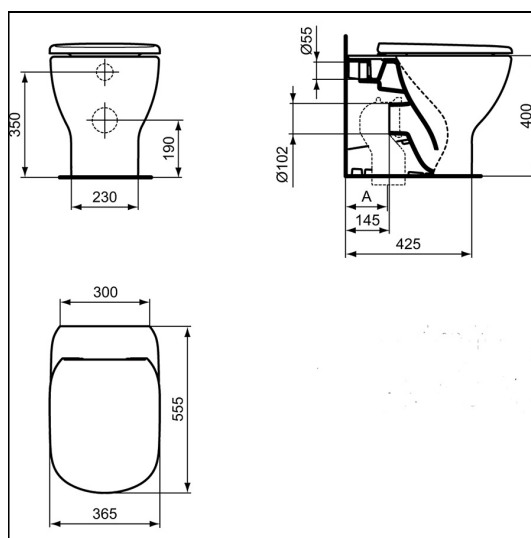

Tesi Back-to-Wall Toilet Bowl

ILLUSTRATED

- T0077** Tesi back-to-wall toilet bowl with horizontal outlet
- R0142** ProSys 150 depth wc cistern, mechanical front or top actuation
- T3527** Tesi toilet seat and cover, slim with quick release, slow close
- R0121** Oleas M2 mechanical dual flushplate Ideal Standard - black

OPTIONS

- R0158** ProSys electronic conversion kit for proximity actuated flushplates (Altes & Symfo) (120 depth frames and cisterns only)
- S3643** Conceala 2 4.5/3 or 4/2.6 litre cistern, dual flush valve, side supply, internal overflow, alternative height plastic flushbends, no flushplate/button
- E2125** Conceala 2 concealed cistern universal height, side inlet cistern - pneumatic dual flush valve - no flushplate - 6/4 litre flush
- R0317** ProSys 120 depth WC cistern, mechanical, front actuation
- R0318** ProSys 120 depth WC cistern, pneumatic, front actuation
- T3529** Tesi wrap style toilet seat and cover, slow close
- R0115** Oleas M1 mechanical dual flushplate Ideal Standard - white
- R0116** Oleas P1 pneumatic dual flushplate Ideal Standard - white
- R0123** Oleas M3 mechanical dual flushplate Ideal Standard - white
- R0124** Oleas P3 pneumatic dual flushplate Ideal Standard - white
- R0110** Solea P2 pneumatic dual flushplate Ideal Standard - white
- R0130** Altes NT1 electronic (proximity) ceramic dual flushplate Ideal Standard - white
- R0129** Symfo NT1 electronic (proximity) glass dual flushplate Ideal Standard - white
- S4300** Panekta outlet connector to convert horizontal outlet wcs to S or turned P trap
- S4305** Panekta outlet connector to convert horizontal outlet wcs to P trap

ILLUSTRATED PRODUCT DETAILS

Weights

- T0077** 26.30 KG
- R0142** 2.96 KG
- T3527** 2.20 KG
- R0121** 0.34 KG

Materials

- T0077** Vitreous China
- R0142** Mixed Material
- T3527** Plastic
- R0121** Mixed Material