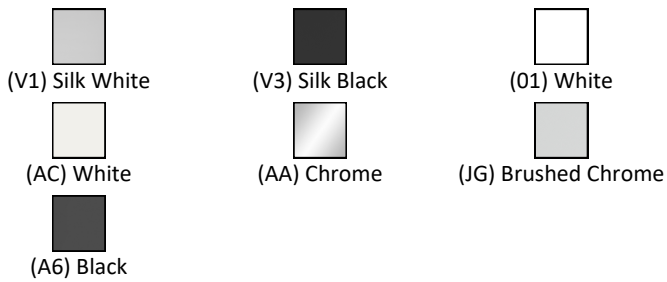

Tesi Back-to-Wall Toilet Bowl

Standards

WC bowl to BS EN 997 & BS EN 33

Special Notes

WC pan screwed to floor using concealed brackets (supplied). Can be used with the Concept Space, Concept Air and Tempo WC furniture unit. The WC bowl should not be installed with a lever activated cistern fitted with a syphon. Oleas, Solea, Altes & Symfo are compatible with Prosys cisterns only. Please see flushplate section for full finish/colour options.