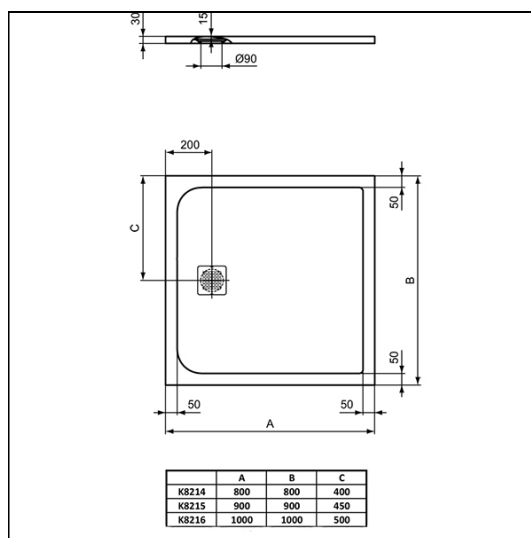

Ultra Flat S 900x900x30mm Shower Tray

ILLUSTRATED

- **K8215** Ultra Flat S 900x900x30mm Shower Tray - Pure White
- **L6307** Idealite top access shower tray waste and trap

OPTIONS

- **KV169** Ultra Flat S Shower Tray Waste Cover - Pure White

ILLUSTRATED PRODUCT DETAILS

Sizes

K8215 l:900 x w:900

Weights

K8215 30.50 KG

L6307 0.42 KG

Finishes

K8215 Pure White (FR)

L6307 Chrome (AA)

Materials

K8215 Solid Surface

L6307 Idealite

FINISH OPTIONS

(FR) Pure White

(FS) Concrete Grey

(FT) Sand

(FV) Jet Black

Standards

EN 14527

Special Notes

Must be ordered with waste L6307AA

ACCREDITATIONS