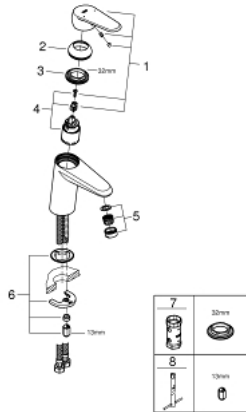

32 469 20E **EURODISC COSMOPOLITAN BASIN MIXER 1/2"**
S-SIZE

PRODUCT DESCRIPTION

- metal lever
- monobloc installation
- GROHE SilkMove 35 mm ceramic cartridge
- adjustable flow rate limiter
- adjustable minimum flow rate 2.5 l/min
- temperature limiter
- GROHE StarLight chrome finish
- GROHE EcoJoy SpeedClean mousseur 5.7 l/min
- GROHE FastFixation installation system with centering support
- smooth body
- flexible connection hoses
- noise classification 1 in accordance with DIN4109

32 469 20E **EURODISC COSMOPOLITAN BASIN MIXER 1/2"**
S-SIZE

SPARE PARTS, August 2017 – now

- 1: Lever (Spare part-nr. 46738000)
 - 2: Shield for cross handle (Spare part-nr. 46492000)
 - 3: Screw coupling (Spare part-nr. 46460000)
 - 4: Cartridge (Spare part-nr. 46374000)
 - 5: Flow straightener (Spare part-nr. 13955000)
 - 6: Shank mounting kit (Spare part-nr. 46645000)
 - 7: Socket Spanner (Spare part-nr. 19332000)*
 - 8: Mounting wrench (Spare part-nr. 19017000)*
- * Optional accessories