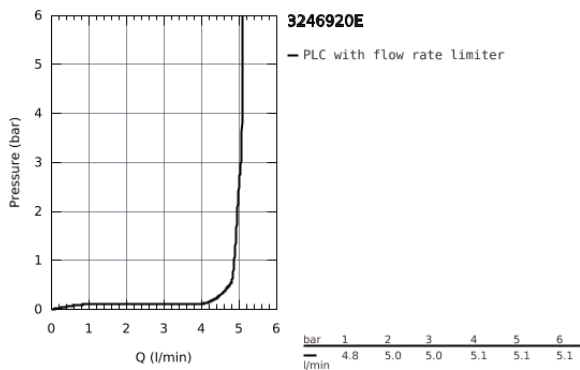

32 469 20E **EURODISC COSMOPOLITAN BASIN MIXER 1/2"**
S-SIZE

PRODUCT DESCRIPTION

- metal lever
- monobloc installation
- GROHE SilkMove 35 mm ceramic cartridge
- adjustable flow rate limiter
- adjustable minimum flow rate 2.5 l/min
- temperature limiter
- GROHE StarLight chrome finish
- GROHE EcoJoy SpeedClean mousseur 5.7 l/min
- GROHE FastFixation installation system with centering support
- smooth body
- flexible connection hoses
- noise classification 1 in accordance with DIN4109

32 469 20E **EURODISC COSMOPOLITAN BASIN MIXER 1/2"**
S-SIZE

SPARE PARTS, August 2017 – now

- 1: Lever (Spare part-nr. 46738000)
 - 2: Shield for cross handle (Spare part-nr. 46492000)
 - 3: Screw coupling (Spare part-nr. 46460000)
 - 4: Cartridge (Spare part-nr. 46374000)
 - 5: Flow straightener (Spare part-nr. 13955000)
 - 6: Shank mounting kit (Spare part-nr. 46645000)
 - 7: Socket Spanner (Spare part-nr. 19332000)*
 - 8: Mounting wrench (Spare part-nr. 19017000)*
- * Optional accessories