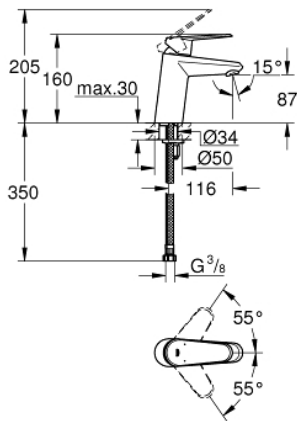

32 469 20E **EURODISC COSMOPOLITAN BASIN MIXER 1/2"**
S-SIZE

PRODUCT DESCRIPTION

- metal lever
- monobloc installation
- GROHE SilkMove 35 mm ceramic cartridge
- adjustable flow rate limiter
- adjustable minimum flow rate 2.5 l/min
- temperature limiter
- GROHE StarLight chrome finish
- GROHE EcoJoy SpeedClean mousseur 5.7 l/min
- GROHE FastFixation installation system with centering support
- smooth body
- flexible connection hoses
- noise classification 1 in accordance with DIN4109

32 469 20E **EURODISC COSMOPOLITAN BASIN MIXER 1/2"**
S-SIZE

SPARE PARTS, August 2017 – now

- 1: Lever (Spare part-nr. 46738000)
 - 2: Shield for cross handle (Spare part-nr. 46492000)
 - 3: Screw coupling (Spare part-nr. 46460000)
 - 4: Cartridge (Spare part-nr. 46374000)
 - 5: Flow straightener (Spare part-nr. 13955000)
 - 6: Shank mounting kit (Spare part-nr. 46645000)
 - 7: Socket Spanner (Spare part-nr. 19332000)*
 - 8: Mounting wrench (Spare part-nr. 19017000)*
- * Optional accessories