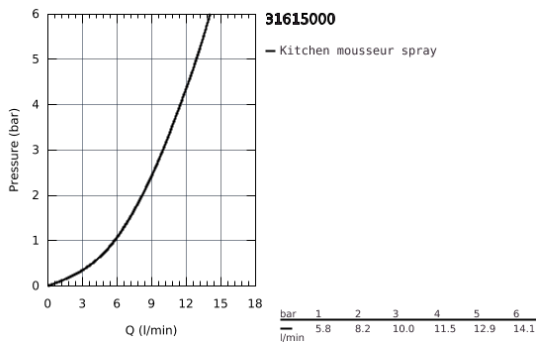

31 615 000 ESSENCE SMARTCONTROL SINK MIXER WITH SMARTCONTROL

PRODUCT DESCRIPTION

- monobloc installation
- GROHE Long-Life Shine durable sparkling sheen
- pull-out spray with laminar
- metal spray
- GROHE Magnetic Docking guarantees easy retraction and smooth docking of the spray head back to the starting position
- GROHE SmartControl push for ON-OFF, turn for volume adjustment from water saving eco mode to Full Flow
- temperature adjustment by turning of mixing valve on body
- swivel tubular spout
- swivel area 140°
- protected against backflow

- flexible connection hoses

- GROHE FastFixation Plus installation system
- Lead and Nickel Free Inner Water Ways

31 615 000 **ESSENCE SMARTCONTROL SINK MIXER WITH SMARTCONTROL**

31 615 000 ESSENCE SMARTCONTROL SINK MIXER WITH SMARTCONTROL