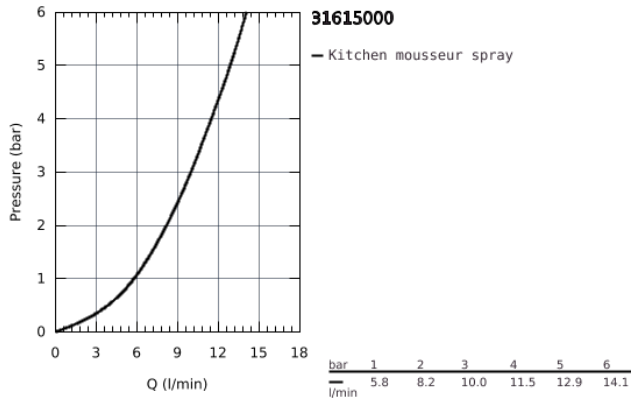

31 615 000 ESSENCE SMARTCONTROL SINK MIXER WITH SMARTCONTROL

PRODUCT DESCRIPTION

- monobloc installation
- GROHE Long-Life Shine durable sparkling sheen
- pull-out spray with laminar
- metal spray
- GROHE Magnetic Docking guarantees easy retraction and smooth docking of the spray head back to the starting position
- GROHE SmartControl push for ON-OFF, turn for volume adjustment from water saving eco mode to Full Flow
- temperature adjustment by turning of mixing valve on body
- swivel tubular spout
- swivel area 140°
- protected against backflow

- flexible connection hoses

- GROHE FastFixation Plus installation system
- Lead and Nickel Free Inner Water Ways

31 615 000 **ESSENCE SMARTCONTROL SINK MIXER WITH SMARTCONTROL**

31 615 000 ESSENCE SMARTCONTROL SINK MIXER WITH SMARTCONTROL