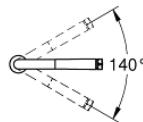

31 615 000 ESSENCE SMARTCONTROL SINK MIXER WITH SMARTCONTROL

PRODUCT DESCRIPTION

- monobloc installation
- GROHE Long-Life Shine durable sparkling sheen
- pull-out spray with laminar
- metal spray
- GROHE Magnetic Docking guarantees easy retraction and smooth docking of the spray head back to the starting position
- GROHE SmartControl push for ON-OFF, turn for volume adjustment from water saving eco mode to Full Flow
- temperature adjustment by turning of mixing valve on body
- swivel tubular spout
- swivel area 140°
- protected against backflow

- flexible connection hoses

- GROHE FastFixation Plus installation system
- Lead and Nickel Free Inner Water Ways

31 615 000 **ESSENCE SMARTCONTROL SINK MIXER WITH SMARTCONTROL**

31 615 000 ESSENCE SMARTCONTROL SINK MIXER WITH SMARTCONTROL