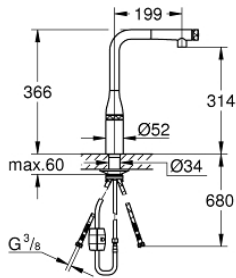

31 615 000 ESSENCE SMARTCONTROL SINK MIXER WITH SMARTCONTROL

PRODUCT DESCRIPTION

- monobloc installation
- GROHE Long-Life Shine durable sparkling sheen
- pull-out spray with laminar
- metal spray
- GROHE Magnetic Docking guarantees easy retraction and smooth docking of the spray head back to the starting position
- GROHE SmartControl push for ON-OFF, turn for volume adjustment from water saving eco mode to Full Flow
- temperature adjustment by turning of mixing valve on body
- swivel tubular spout
- swivel area 140°
- protected against backflow

- flexible connection hoses

- GROHE FastFixation Plus installation system
- Lead and Nickel Free Inner Water Ways

31 615 000 **ESSENCE SMARTCONTROL SINK MIXER WITH SMARTCONTROL**

31 615 000 ESSENCE SMARTCONTROL SINK MIXER WITH SMARTCONTROL

SPARE PARTS, July 2018 – September 2020

- 1: Hand shower (Spare part-nr. 48487000)
- 1.1: Strainer (Spare part-nr. 0676800M)
- 1.2: Non-return valve (Spare part-nr. 08565000)
- 1.3: Flow control set (Spare part-nr. 48470000)
- 2: Shower hose (Spare part-nr. 48488000)
- 3: Mounting set (Spare part-nr. 48477000)
- 4: Support plate (Spare part-nr. 05334000)
- 5: Non-return valve (Spare part-nr. 45881000)
- 6: Strainer (Spare part-nr. 0676800M)