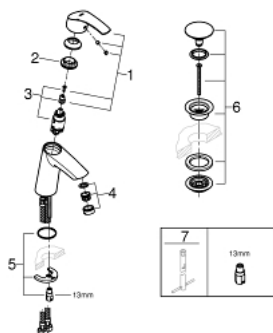

23 923 002 **EUROSMART BASIN MIXER 1/2"**
M-SIZE

PRODUCT DESCRIPTION

- monobloc installation
- metal lever
- 28 mm ceramic cartridge with GROHE SilkMove
- temperature limiter
- GROHE StarLight chrome finish
- GROHE EcoJoy mousseur 5.7 l/min
- GROHE FastFixation installation system
- smooth body with push-open pop-up waste set 1 1/4"
- flexible connection hoses

23 923 002 **EUROSMART BASIN MIXER 1/2"**
M-SIZE

SPARE PARTS, February 2019 – now

- 1: Lever (Spare part-nr. 46859000)
- 2: retaining ring (Spare part-nr. 46715000)
- 3: Cartridge (Spare part-nr. 46580000)
- 4: Flow restrictor (Spare part-nr. 48159000)
- 5: Shank mounting kit (Spare part-nr. 46249000)
- 6: Waste set with push-open plug (Spare part-nr. 65807000)
- 7: Mounting wrench (Spare part-nr. 19017000)*