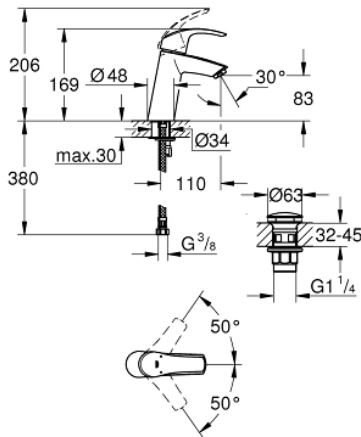

23 923 002 **EUROSMART BASIN MIXER 1/2"**
M-SIZE

PRODUCT DESCRIPTION

- monobloc installation
- metal lever
- 28 mm ceramic cartridge with GROHE SilkMove
- temperature limiter
- GROHE StarLight chrome finish
- GROHE EcoJoy mousseur 5.7 l/min
- GROHE FastFixation installation system
- smooth body with push-open pop-up waste set 1 1/4"
- flexible connection hoses

23 923 002 **EUROSMART BASIN MIXER 1/2"**
M-SIZE

SPARE PARTS, February 2019 – now

- 1: Lever (Spare part-nr. 46859000)
- 2: retaining ring (Spare part-nr. 46715000)
- 3: Cartridge (Spare part-nr. 46580000)
- 4: Flow restrictor (Spare part-nr. 48159000)
- 5: Shank mounting kit (Spare part-nr. 46249000)
- 6: Waste set with push-open plug (Spare part-nr. 65807000)
- 7: Mounting wrench (Spare part-nr. 19017000)*