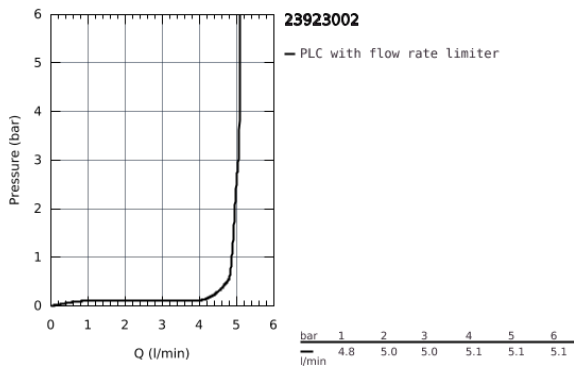

23 923 002 **EUROSMART BASIN MIXER 1/2"**
M-SIZE

PRODUCT DESCRIPTION

- monobloc installation
- metal lever
- 28 mm ceramic cartridge with GROHE SilkMove
- temperature limiter
- GROHE StarLight chrome finish
- GROHE EcoJoy mousseur 5.7 l/min
- GROHE FastFixation installation system
- smooth body with push-open pop-up waste set 1 1/4"
- flexible connection hoses

23 923 002 **EUROSMART BASIN MIXER 1/2"**
M-SIZE

SPARE PARTS, February 2019 – now

- 1: Lever (Spare part-nr. 46859000)
- 2: retaining ring (Spare part-nr. 46715000)
- 3: Cartridge (Spare part-nr. 46580000)
- 4: Flow restrictor (Spare part-nr. 48159000)
- 5: Shank mounting kit (Spare part-nr. 46249000)
- 6: Waste set with push-open plug (Spare part-nr. 65807000)
- 7: Mounting wrench (Spare part-nr. 19017000)*