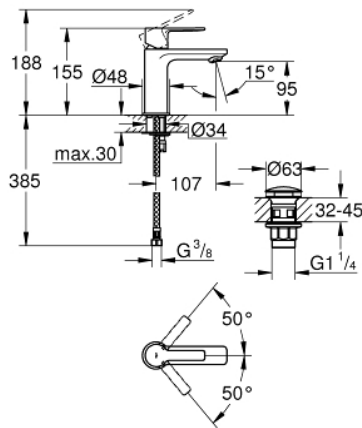

23 791 001 LINEARE BASIN MIXER 1/2"
XS-SIZE

PRODUCT DESCRIPTION

- monobloc installation
- metal lever
- 28 mm ceramic cartridge with GROHE SilkMove
- with temperature limiter
- GROHE Long-Life Shine durable sparkling sheen
- GROHE EcoJoy SpeedClean mousseur 5.7 l/min
- GROHE FastFixation Plus installation system
- smooth body with push-open pop-up waste set 1 1/4"
- flexible connection hoses

23 791 001 LINEARE BASIN MIXER 1/2"
XS-SIZE

SPARE PARTS, July 2016 – now

- 1: Lever (Spare part-nr. 46980000)
 - 2: Shield for cross handle (Spare part-nr. 46581000)
 - 3: retaining ring (Spare part-nr. 07419000)
 - 4: Cartridge (Spare part-nr. 46580000)
 - 5: Flow restrictor (Spare part-nr. 48159000)
 - 6: Shank mounting kit (Spare part-nr. 46645000)
 - 7: Waste set with push-open plug (Spare part-nr. 65807000)
 - 7.1: Nipple (Spare part-nr. 45986000)
 - 8: Mounting wrench (Spare part-nr. 19017000)*
- * Optional accessories