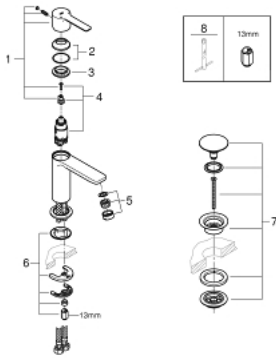

23 791 001 LINEARE BASIN MIXER 1/2"
XS-SIZE

PRODUCT DESCRIPTION

- monobloc installation
- metal lever
- 28 mm ceramic cartridge with GROHE SilkMove
- with temperature limiter
- GROHE Long-Life Shine durable sparkling sheen
- GROHE EcoJoy SpeedClean mousseur 5.7 l/min
- GROHE FastFixation Plus installation system
- smooth body with push-open pop-up waste set 1 1/4"
- flexible connection hoses

23 791 001 LINEARE BASIN MIXER 1/2"
XS-SIZE

SPARE PARTS, July 2016 – now

- 1: Lever (Spare part-nr. 46980000)
 - 2: Shield for cross handle (Spare part-nr. 46581000)
 - 3: retaining ring (Spare part-nr. 07419000)
 - 4: Cartridge (Spare part-nr. 46580000)
 - 5: Flow restrictor (Spare part-nr. 48159000)
 - 6: Shank mounting kit (Spare part-nr. 46645000)
 - 7: Waste set with push-open plug (Spare part-nr. 65807000)
 - 7.1: Nipple (Spare part-nr. 45986000)
 - 8: Mounting wrench (Spare part-nr. 19017000)*
- * Optional accessories