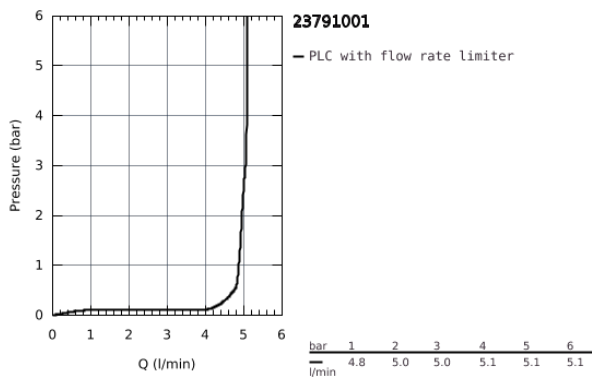

23 791 001 LINEARE BASIN MIXER 1/2"
XS-SIZE

PRODUCT DESCRIPTION

- monobloc installation
- metal lever
- 28 mm ceramic cartridge with GROHE SilkMove
- with temperature limiter
- GROHE Long-Life Shine durable sparkling sheen
- GROHE EcoJoy SpeedClean mousseur 5.7 l/min
- GROHE FastFixation Plus installation system
- smooth body with push-open pop-up waste set 1 1/4"
- flexible connection hoses

23 791 001 LINEARE BASIN MIXER 1/2"
XS-SIZE

SPARE PARTS, July 2016 – now

- 1: Lever (Spare part-nr. 46980000)
 - 2: Shield for cross handle (Spare part-nr. 46581000)
 - 3: retaining ring (Spare part-nr. 07419000)
 - 4: Cartridge (Spare part-nr. 46580000)
 - 5: Flow restrictor (Spare part-nr. 48159000)
 - 6: Shank mounting kit (Spare part-nr. 46645000)
 - 7: Waste set with push-open plug (Spare part-nr. 65807000)
 - 7.1: Nipple (Spare part-nr. 45986000)
 - 8: Mounting wrench (Spare part-nr. 19017000)*
- * Optional accessories