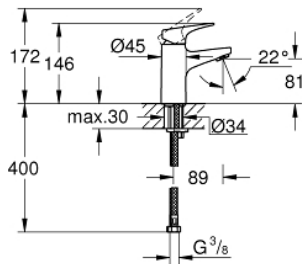

23 752 000 **BAUFLOW BASIN MIXER 1/2"**
S-SIZE

PRODUCT DESCRIPTION

- monobloc installation
- metal lever
- GROHE Longlife 28 mm ceramic cartridge
- GROHE StarLight chrome finish
- GROHE EcoJoy mousseur 5.7 l/min
- rapid installation system
- smooth body
- flexible connection hoses

23 752 000 **BAUFLOW BASIN MIXER 1/2"**
S-SIZE

SPARE PARTS, May 2016 – now

- 1: Lever (Spare part-nr. 46701000)
 - 2: retaining ring (Spare part-nr. 46715000)
 - 3: Cartridge (Spare part-nr. 46580000)
 - 4: Flow restrictor (Spare part-nr. 48159000)
 - 5: Shank mounting kit (Spare part-nr. 46249000)
 - 6: Mounting wrench (Spare part-nr. 19017000)*
- * Optional accessories