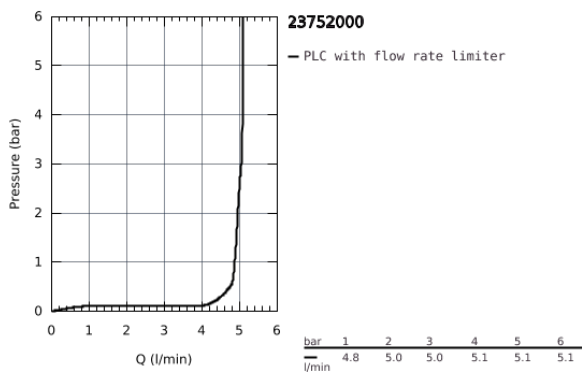

23 752 000 **BAUFLOW BASIN MIXER 1/2"**
S-SIZE

PRODUCT DESCRIPTION

- monobloc installation
- metal lever
- GROHE Longlife 28 mm ceramic cartridge
- GROHE StarLight chrome finish
- GROHE EcoJoy mousseur 5.7 l/min
- rapid installation system
- smooth body
- flexible connection hoses

23 752 000 **BAUFLOW BASIN MIXER 1/2"**
S-SIZE

SPARE PARTS, May 2016 – now

- 1: Lever (Spare part-nr. 46701000)
 - 2: retaining ring (Spare part-nr. 46715000)
 - 3: Cartridge (Spare part-nr. 46580000)
 - 4: Flow restrictor (Spare part-nr. 48159000)
 - 5: Shank mounting kit (Spare part-nr. 46249000)
 - 6: Mounting wrench (Spare part-nr. 19017000)*
- * Optional accessories