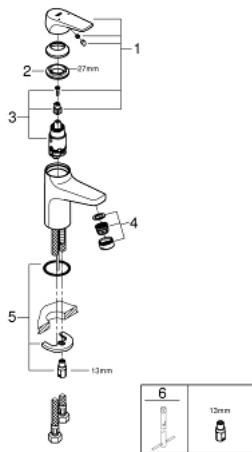

23 752 000 **BAUFLOW BASIN MIXER 1/2"**
S-SIZE

PRODUCT DESCRIPTION

- monobloc installation
- metal lever
- GROHE Longlife 28 mm ceramic cartridge
- GROHE StarLight chrome finish
- GROHE EcoJoy mousseur 5.7 l/min
- rapid installation system
- smooth body
- flexible connection hoses

23 752 000 **BAUFLOW BASIN MIXER 1/2"**
S-SIZE

SPARE PARTS, May 2016 – now

- 1: Lever (Spare part-nr. 46701000)
 - 2: retaining ring (Spare part-nr. 46715000)
 - 3: Cartridge (Spare part-nr. 46580000)
 - 4: Flow restrictor (Spare part-nr. 48159000)
 - 5: Shank mounting kit (Spare part-nr. 46249000)
 - 6: Mounting wrench (Spare part-nr. 19017000)*
- * Optional accessories