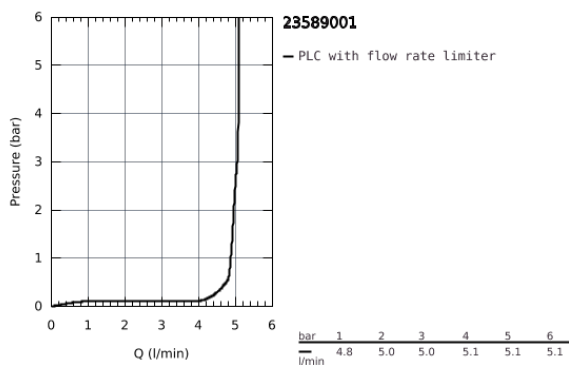

23 589 001 **ESSENCE BASIN MIXER 1/2"**
S-SIZE

PRODUCT DESCRIPTION

- monobloc installation
- metal lever
- 28 mm ceramic cartridge with GROHE SilkMove
- with temperature limiter
- GROHE Long-Life Shine durable sparkling sheen
- GROHE EcoJoy mousseur 5.7 l/min
- GROHE AquaGuide adjustable mousseur
- GROHE FastFixation Plus installation system
- pop-up waste set 1 1/4"

- flexible connection hoses

23 589 001 **ESSENCE BASIN MIXER 1/2"**
S-SIZE

SPARE PARTS, March 2015 – now

- 1: Lever (Spare part-nr. 46917000)
 - 2: retaining ring (Spare part-nr. 46715000)
 - 3: Cartridge (Spare part-nr. 46580000)
 - 4: Pop-up rod (Spare part-nr. 46739000)
 - 5: Flow restrictor (Spare part-nr. 48270000)
 - 6: Shank mounting kit (Spare part-nr. 46645000)
 - 7: Pop-up waste set 1 1/4" (Spare part-nr. 28910000)
 - 7.1: Chrome bath plug (Spare part-nr. 07182000)
 - 7.2: Eccentric rod (Spare part-nr. 07052000)
 - 8: Mounting wrench (Spare part-nr. 19017000)*
 - 9: Eccentric rod (Spare part-nr. 07341000)*
- * Optional accessories