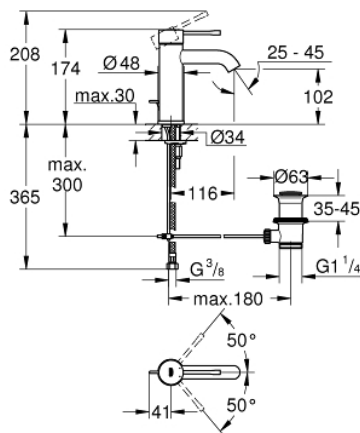

23 589 001 **ESSENCE BASIN MIXER 1/2"**
S-SIZE

PRODUCT DESCRIPTION

- monobloc installation
- metal lever
- 28 mm ceramic cartridge with GROHE SilkMove
- with temperature limiter
- GROHE Long-Life Shine durable sparkling sheen
- GROHE EcoJoy mousseur 5.7 l/min
- GROHE AquaGuide adjustable mousseur
- GROHE FastFixation Plus installation system
- pop-up waste set 1 1/4"

- flexible connection hoses

23 589 001 **ESSENCE BASIN MIXER 1/2"**
S-SIZE

SPARE PARTS, March 2015 – now

- 1: Lever (Spare part-nr. 46917000)
 - 2: retaining ring (Spare part-nr. 46715000)
 - 3: Cartridge (Spare part-nr. 46580000)
 - 4: Pop-up rod (Spare part-nr. 46739000)
 - 5: Flow restrictor (Spare part-nr. 48270000)
 - 6: Shank mounting kit (Spare part-nr. 46645000)
 - 7: Pop-up waste set 1 1/4" (Spare part-nr. 28910000)
 - 7.1: Chrome bath plug (Spare part-nr. 07182000)
 - 7.2: Eccentric rod (Spare part-nr. 07052000)
 - 8: Mounting wrench (Spare part-nr. 19017000)*
 - 9: Eccentric rod (Spare part-nr. 07341000)*
- * Optional accessories