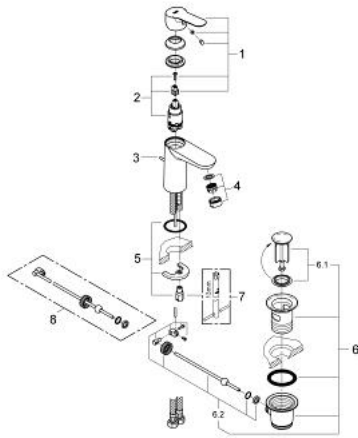

23 356 000 **BAUEDGE BASIN MIXER 1/2"**
S-SIZE

PRODUCT DESCRIPTION

- monobloc installation
- metal lever
- GROHE Longlife 28 mm ceramic cartridge
- GROHE StarLight chrome finish
- GROHE EcoJoy mousseur 5.7 l/min
- rapid installation system
- metal pop up waste set
- flexible connection hoses

23 356 000 **BAUEDGE BASIN MIXER 1/2"**
S-SIZE

SPARE PARTS, September 2012 – now

- 1: Lever (Spare part-nr. 46697000)
- 2: Cartridge (Spare part-nr. 46580000)
- 3: Pop-up rod (Spare part-nr. 46739000)
- 4: Flow restrictor (Spare part-nr. 48159000)
- 5: Shank mounting kit (Spare part-nr. 46249000)
- 6: Pop-up waste set 1 1/4" (Spare part-nr. 28910000)
- 6.1: Chrome bath plug (Spare part-nr. 07182000)
- 6.2: Eccentric rod (Spare part-nr. 07052000)
- 7: Mounting wrench (Spare part-nr. 19017000)*
- 8: Eccentric rod (Spare part-nr. 07341000)*