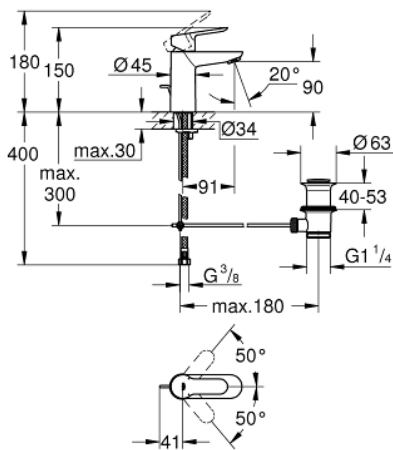

23 356 000 **BAUEDGE BASIN MIXER 1/2"**
S-SIZE

PRODUCT DESCRIPTION

- monobloc installation
- metal lever
- GROHE Longlife 28 mm ceramic cartridge
- GROHE StarLight chrome finish
- GROHE EcoJoy mousseur 5.7 l/min
- rapid installation system
- metal pop up waste set
- flexible connection hoses

23 356 000 **BAUEDGE BASIN MIXER 1/2"**
S-SIZE

SPARE PARTS, September 2012 – now

- 1: Lever (Spare part-nr. 46697000)
- 2: Cartridge (Spare part-nr. 46580000)
- 3: Pop-up rod (Spare part-nr. 46739000)
- 4: Flow restrictor (Spare part-nr. 48159000)
- 5: Shank mounting kit (Spare part-nr. 46249000)
- 6: Pop-up waste set 1 1/4" (Spare part-nr. 28910000)
- 6.1: Chrome bath plug (Spare part-nr. 07182000)
- 6.2: Eccentric rod (Spare part-nr. 07052000)
- 7: Mounting wrench (Spare part-nr. 19017000)*
- 8: Eccentric rod (Spare part-nr. 07341000)*