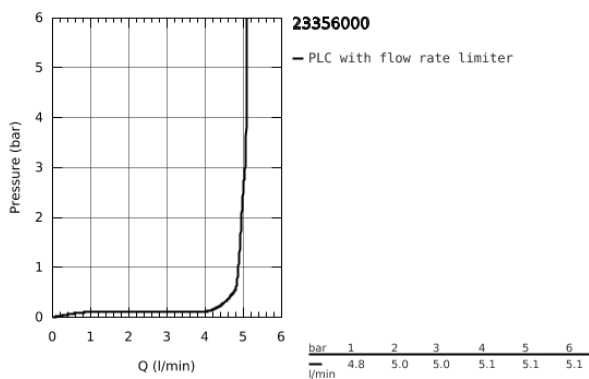

23 356 000 **BAUEDGE BASIN MIXER 1/2"**
S-SIZE

PRODUCT DESCRIPTION

- monobloc installation
- metal lever
- GROHE Longlife 28 mm ceramic cartridge
- GROHE StarLight chrome finish
- GROHE EcoJoy mousseur 5.7 l/min
- rapid installation system
- metal pop up waste set
- flexible connection hoses

23 356 000 **BAUEDGE BASIN MIXER 1/2"**
S-SIZE

SPARE PARTS, September 2012 – now

- 1: Lever (Spare part-nr. 46697000)
- 2: Cartridge (Spare part-nr. 46580000)
- 3: Pop-up rod (Spare part-nr. 46739000)
- 4: Flow restrictor (Spare part-nr. 48159000)
- 5: Shank mounting kit (Spare part-nr. 46249000)
- 6: Pop-up waste set 1 1/4" (Spare part-nr. 28910000)
- 6.1: Chrome bath plug (Spare part-nr. 07182000)
- 6.2: Eccentric rod (Spare part-nr. 07052000)
- 7: Mounting wrench (Spare part-nr. 19017000)*
- 8: Eccentric rod (Spare part-nr. 07341000)*