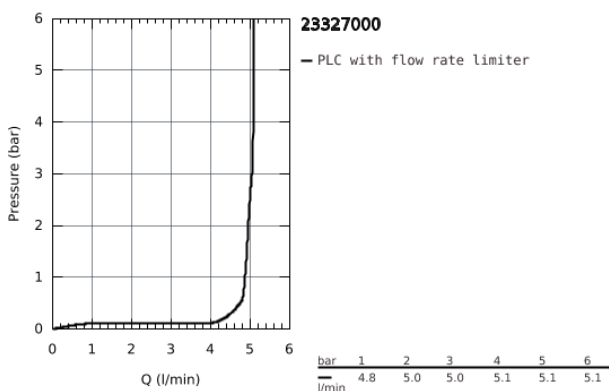

23 327 000 **EUROSMART COSMOPOLITAN BASIN MIXER 1/2"**
M-SIZE

PRODUCT DESCRIPTION

- monobloc installation
 - metal lever
 - GROHE SilkMove 35 mm ceramic cartridge
 - adjustable flow rate limiter
 - GROHE StarLight chrome finish
 - GROHE EcoJoy mousseur 5.7 l/min
 - GROHE FastFixation installation system
 - smooth body
-
- flexible connection hoses
-
- optional temperature limiter (46 375 000)

23 327 000 **EUROSMART COSMOPOLITAN BASIN MIXER 1/2"**
M-SIZE

SPARE PARTS, September 2012 – now

- 1: Lever (Spare part-nr. 46681000)
- 2: Shield for cross handle (Spare part-nr. 46492000)
- 3: Screw coupling (Spare part-nr. 46460000)
- 4: Cartridge (Spare part-nr. 46374000)
- 5: Flow restrictor (Spare part-nr. 48159000)
- 6: Shank mounting kit (Spare part-nr. 46671000)
- 7: Temperature limiter (Spare part-nr. 46375000)*
- 8: Mounting wrench (Spare part-nr. 19017000)*
- 9: Socket Spanner (Spare part-nr. 19332000)*