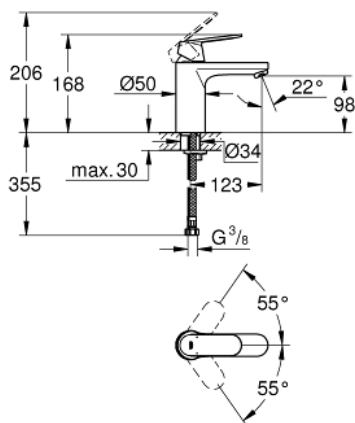

23 327 000 **EUROSMART COSMOPOLITAN BASIN MIXER 1/2"**
M-SIZE

PRODUCT DESCRIPTION

- monobloc installation
 - metal lever
 - GROHE SilkMove 35 mm ceramic cartridge
 - adjustable flow rate limiter
 - GROHE StarLight chrome finish
 - GROHE EcoJoy mousseur 5.7 l/min
 - GROHE FastFixation installation system
 - smooth body
-
- flexible connection hoses
-
- optional temperature limiter (46 375 000)

23 327 000 **EUROSMART COSMOPOLITAN BASIN MIXER 1/2"**
M-SIZE

SPARE PARTS, September 2012 – now

- 1: Lever (Spare part-nr. 46681000)
- 2: Shield for cross handle (Spare part-nr. 46492000)
- 3: Screw coupling (Spare part-nr. 46460000)
- 4: Cartridge (Spare part-nr. 46374000)
- 5: Flow restrictor (Spare part-nr. 48159000)
- 6: Shank mounting kit (Spare part-nr. 46671000)
- 7: Temperature limiter (Spare part-nr. 46375000)*
- 8: Mounting wrench (Spare part-nr. 19017000)*
- 9: Socket Spanner (Spare part-nr. 19332000)*