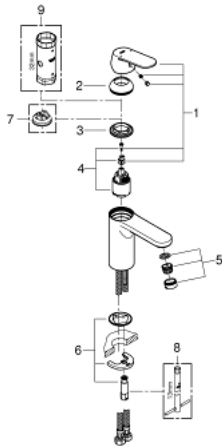

23 327 000 **EUROSMART COSMOPOLITAN BASIN MIXER 1/2"**
M-SIZE

PRODUCT DESCRIPTION

- monobloc installation
 - metal lever
 - GROHE SilkMove 35 mm ceramic cartridge
 - adjustable flow rate limiter
 - GROHE StarLight chrome finish
 - GROHE EcoJoy mousseur 5.7 l/min
 - GROHE FastFixation installation system
 - smooth body
-
- flexible connection hoses
-
- optional temperature limiter (46 375 000)

23 327 000 **EUROSMART COSMOPOLITAN BASIN MIXER 1/2"**
M-SIZE

SPARE PARTS, September 2012 – now

- 1: Lever (Spare part-nr. 46681000)
- 2: Shield for cross handle (Spare part-nr. 46492000)
- 3: Screw coupling (Spare part-nr. 46460000)
- 4: Cartridge (Spare part-nr. 46374000)
- 5: Flow restrictor (Spare part-nr. 48159000)
- 6: Shank mounting kit (Spare part-nr. 46671000)
- 7: Temperature limiter (Spare part-nr. 46375000)*
- 8: Mounting wrench (Spare part-nr. 19017000)*
- 9: Socket Spanner (Spare part-nr. 19332000)*