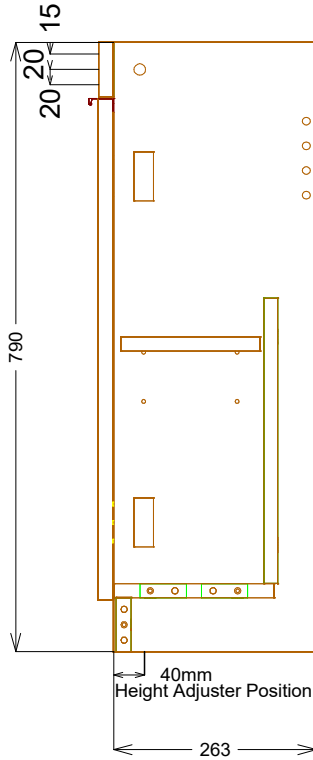

R.T. LARGE

ESTABLISHED 1969

FARO 45CM GREY FLOOR STANDING UNIT - FAR45GF

Dimensions - 450 x 790 x 263 (Carcass Only)

Carcase Material **See Job Sheet**

Door Material - **Gls Anthracite PVC19 EAR 1mm3D**

Carcase Banding (E) - **Graphite 0.8**

Carcase Banding (Y) - **3D Grey_Brushed Alu 1mm**

Carcase Banding (I) - **Graphite 0.8**

Carcasse Banding (Z) - **3D Grey_Brushed Alu 1mm**

Parts

Description	Qty	Width	Length	Banding
Finished Left Gable	1	263	790	2WI2LI
Finished Right Gable	1	263	790	2WI2LI
Removable Back	1	409.8	370	2WI2LI
Bottom	1	207.5	410.8	2LI
Front Panel (EAR as Doors)	1	70	445	2WY2LY
Front Plinth	1	70	410.8	2LI
Adjustable Shelf	1	180	409.3	2WI2LI

Doors

Description	Qty	Width	Length	Buy Out
MDF 1.0	2	222	649	No

Drawers

Description	Qty	Width	Length

Hinges

Description	Material	Qty
Hinge	IX.AH5.00N + IB.A16.02N	4