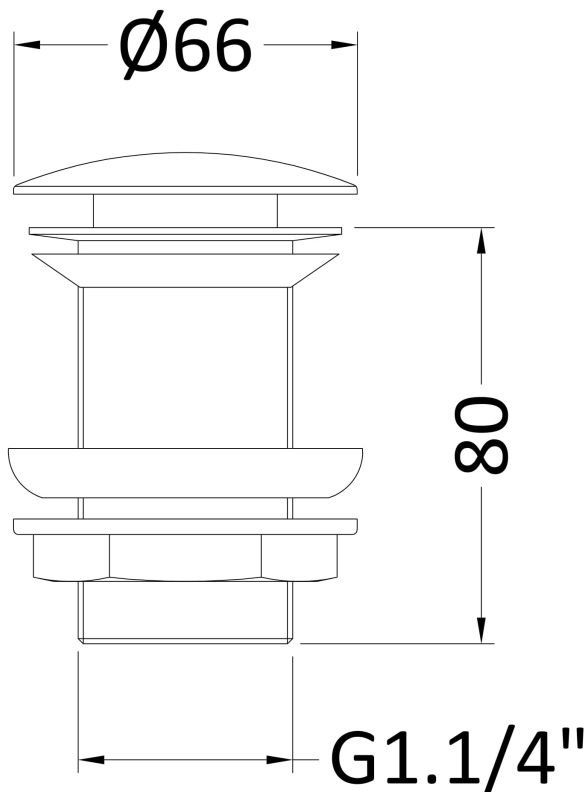

Sales Code: EK304

Description: Push Button Basin Waste Unslotted

Product Dimensions

Length (mm):	
Width (mm):	61
Height (mm):	97
Depth (mm):	61
Nett Weight (kg):	0.22

Packaging Dimensions

Height (mm):	65
Width (mm):	65
Depth (mm):	105
Gross Weight (kg):	0.33

Packaging Data

Box Colour:	White Cardboard Box
Box Qty:	1
Label Size:	100 x 50
Label Colour:	White Label
Label Qty:	2

Outer Box Dimensions (If Applicable)

Height (mm):	
Width (mm):	
Length (mm):	
Depth (mm):	
Gross Weight (kg):	21
Barcode:	5055146128502

Product Details

Country of Origin:	China
Fitting Instruction:	No
CE Certification:	N/A
Product Material:	Brass
Heating Element Wattage:	Not Applicable
Colour/Finish:	Chrome
Product Diameter:	61mm
Connection Size:	1 1/4"