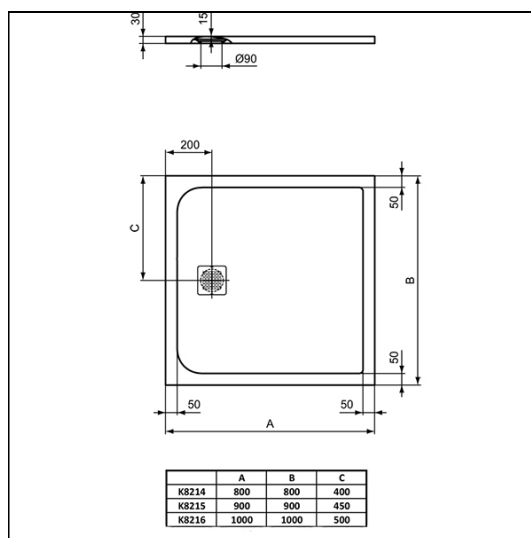

Ultra Flat S 1000x1000x30mm Shower Tray

ILLUSTRATED

- **K8216** Ultra Flat S 1000x1000x30mm Shower Tray - Pure White
- **L6307** Idealite top access shower tray waste and trap

OPTIONS

- **KV169** Ultra Flat S Shower Tray Waste Cover - Pure White

ILLUSTRATED PRODUCT DETAILS

Sizes

K8216 l:1000 x w:1000

Finishes

K8216 Pure White (FR)

Weights

K8216 35.50 KG

L6307 Chrome (AA)

L6307 0.42 KG

Materials

K8216 Solid Surface

L6307 Idealite

FINISH OPTIONS

(FR) Pure White

(FS) Concrete Grey

(FT) Sand

(FV) Jet Black

Standards

EN 14527

Special Notes

Must be ordered with waste L6307AA

ACCREDITATIONS