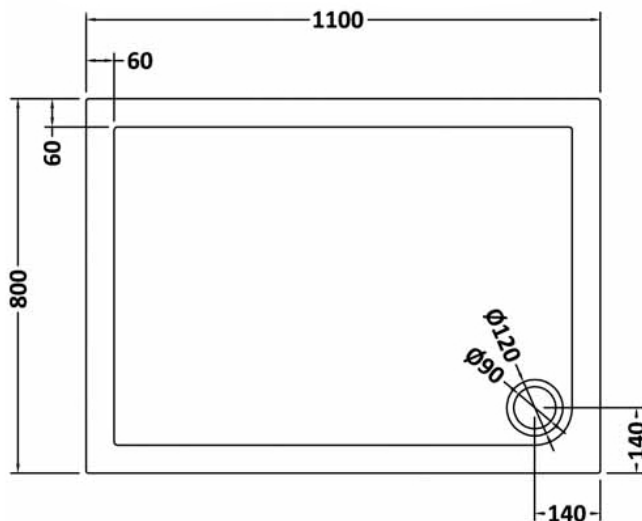

**Sales Code:** TR71018

**Description:** Rectangular Tray 1100 X 800

**Product Dimensions**

Length (mm):	1100
Width (mm):	800
Height (mm):	40
Nett Weight (kg):	27.37

**Packaging Dimensions**

Length (mm):	1140
Width (mm):	840
Height (mm):	85
Gross Weight (kg):	27.39

**Packaging Data**

Box Colour:	Shrinkwrap & Polystyrene
Box Qty:	1
Label Size:	100 x 50
Label Colour:	White Label
Label Qty:	2

**Outer Box Dimensions (If Applicable)**

Length (mm):	
Width (mm):	
Height (mm):	
Gross Weight (kg):	
Barcode:	5056211813194

**Product Details**

Country of Origin:	United Kingdom
Fitting Instruction:	No
CE Certification:	Yes
Colour/Finish:	Slate Grey
Product Material:	Acrylic Capped ABS Caco3 & Pu
Material Colour Reference:	Slate Grey
Radius:	0
Waste Required (mm):	90
Compatible with Leg Kit:	Yes