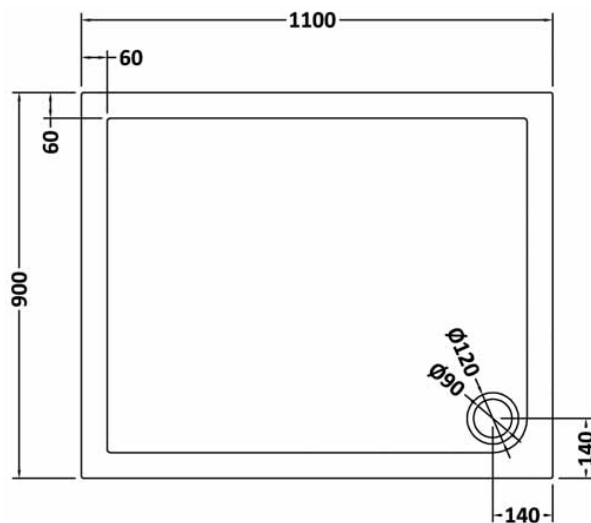

Sales Code: TR71019

Description: Rectangular Tray 1100 X 900

Product Dimensions

Length (mm):	1100
Width (mm):	900
Height (mm):	40
Nett Weight (kg):	31.08

Packaging Dimensions

Length (mm):	1140
Width (mm):	940
Height (mm):	85
Gross Weight (kg):	31.1

Packaging Data

Box Colour:	Shrinkwrap & Polystyrene
Box Qty:	1
Label Size:	100 x 50
Label Colour:	White Label
Label Qty:	2

Outer Box Dimensions (If Applicable)

Length (mm):	
Width (mm):	
Height (mm):	
Gross Weight (kg):	
Barcode:	5056211813200

Product Details

Country of Origin:	United Kingdom
Fitting Instruction:	No
CE Certification:	Yes
Colour/Finish:	Slate Grey
Product Material:	Acrylic Capped ABS Caco3 & Pu
Material Colour Reference:	Slate Grey
Radius:	0
Waste Required (mm):	90
Compatible with Leg Kit:	Yes