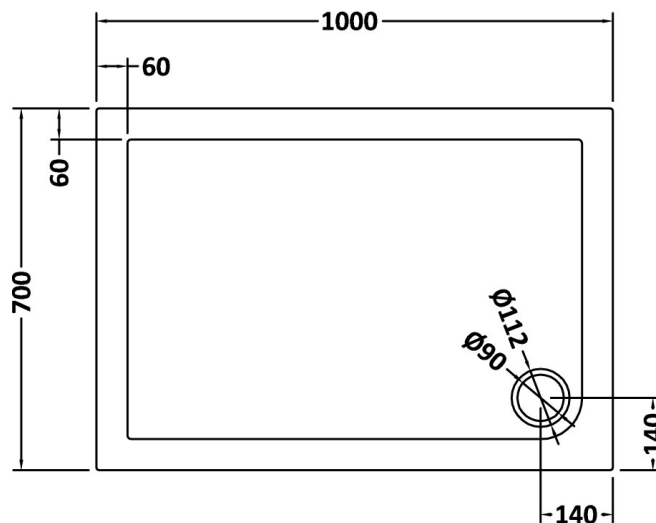

### Product Dimensions

Length (mm):	1000
Width (mm):	700
Height (mm):	40
Nett Weight (kg):	26.38

### Packaging Dimensions

Length (mm):	1040
Width (mm):	740
Height (mm):	85
Gross Weight (kg):	26.4

### Packaging Data

Box Colour:	Shrinkwrap & Polystyrene
Box Qty:	1
Label Size:	100 x 50
Label Colour:	White Label
Label Qty:	2

### Outer Box Dimensions (If Applicable)

Length (mm):	
Width (mm):	
Height (mm):	
Gross Weight (kg):	
Barcode:	5056211813132