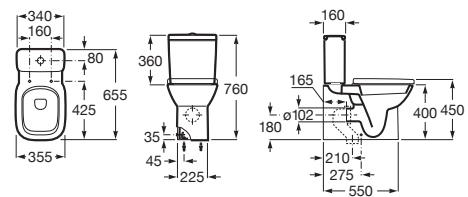

TECHNICAL DRAWINGS

FEATURES

Back-to-wall

Fixing kit: Included

Flushing system: Washdown

Installation type: Floor-standing

Outlet type: Dual