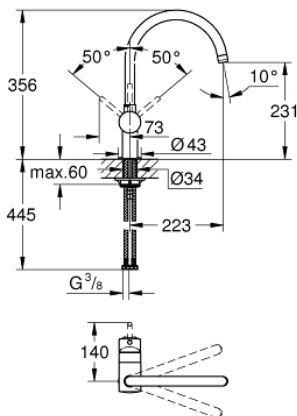

32 917 000 MINTA SINGLE-LEVER SINK MIXER 1/2"

PRODUCT DESCRIPTION

- C-spout
- monobloc installation
- **GROHE StarLight** finish
- **GROHE SilkMove** 46 mm ceramic cartridge
- adjustable flow rate limiter
- swivel tubular spout
- selectable swivel area : 0° / 150° / 360°
- flexible connection hoses
- with compression nut
- rapid installation system
- optional temperature limiter (46 308 000)

32 917 000 MINTA SINGLE-LEVER SINK MIXER 1/2"

32 917 000 MINTA SINGLE-LEVER SINK MIXER 1/2"

SPARE PARTS

- 1: Lever (Order-nr. 46015000)
 - 2: Cap (Order-nr. 46025000)
 - 3: Cartridge (Order-nr. 46048000)
 - 4: C-spout (Order-nr. 13043000)
 - 5: Shank fastening assembly (Order-nr. 46249000)
 - 6: Mounting wrench (Order-nr. 19017000)*
- * Optional accessories