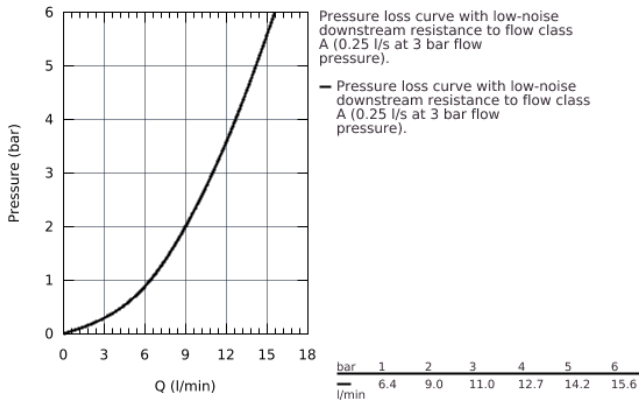

32 917 000 MINTA SINGLE-LEVER SINK MIXER 1/2"

PRODUCT DESCRIPTION

- C-spout
- monobloc installation
- **GROHE StarLight** finish
- **GROHE SilkMove** 46 mm ceramic cartridge
- adjustable flow rate limiter
- swivel tubular spout
- selectable swivel area : 0° / 150° / 360°
- flexible connection hoses
- with compression nut
- rapid installation system
- optional temperature limiter (46 308 000)

32 917 000 MINTA SINGLE-LEVER SINK MIXER 1/2"

32 917 000 MINTA SINGLE-LEVER SINK MIXER 1/2"

SPARE PARTS

- 1: Lever (Order-nr. 46015000)
 - 2: Cap (Order-nr. 46025000)
 - 3: Cartridge (Order-nr. 46048000)
 - 4: C-spout (Order-nr. 13043000)
 - 5: Shank fastening assembly (Order-nr. 46249000)
 - 6: Mounting wrench (Order-nr. 19017000)*
- * Optional accessories