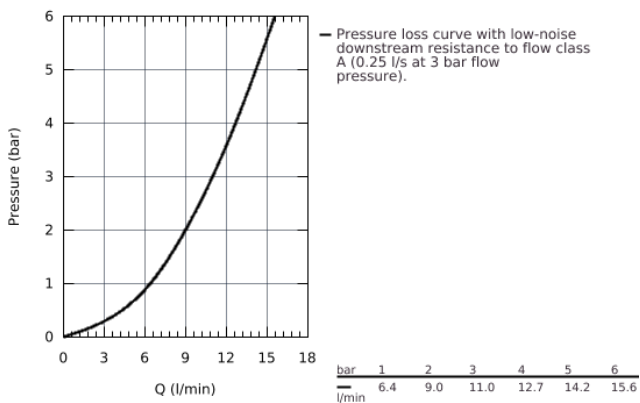

32 917 000 MINTA SINGLE-LEVER SINK MIXER 1/2"

PRODUCT DESCRIPTION

- C-spout
- monobloc installation
- **GROHE StarLight** finish
- **GROHE SilkMove** 46 mm ceramic cartridge
- adjustable flow rate limiter
- swivel tubular spout
- selectable swivel area : 0° / 150° / 360°
- flexible connection hoses
- with compression nut
- rapid installation system
- optional temperature limiter (46 308 000)

32 917 000 MINTA SINGLE-LEVER SINK MIXER 1/2"

32 917 000 MINTA SINGLE-LEVER SINK MIXER 1/2"

SPARE PARTS

- 1: Lever (Order-nr. 46015000)
 - 2: Cap (Order-nr. 46025000)
 - 3: Cartridge (Order-nr. 46048000)
 - 4: C-spout (Order-nr. 13043000)
 - 5: Shank fastening assembly (Order-nr. 46249000)
 - 6: Mounting wrench (Order-nr. 19017000)*
- * Optional accessories