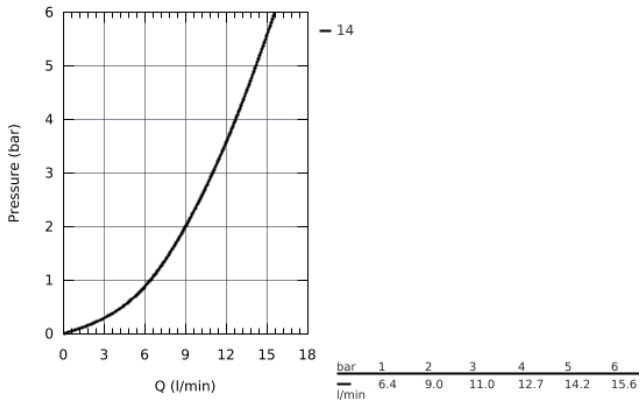

32 917 000 MINTA SINGLE-LEVER SINK MIXER 1/2"

PRODUCT DESCRIPTION

- C-spout
- monobloc installation
- **GROHE StarLight** finish
- **GROHE SilkMove** 46 mm ceramic cartridge
- adjustable flow rate limiter
- swivel tubular spout
- selectable swivel area : 0° / 150° / 360°
- flexible connection hoses
- with compression nut
- rapid installation system
- optional temperature limiter (46 308 000)

32 917 000 MINTA SINGLE-LEVER SINK MIXER 1/2"

32 917 000 MINTA SINGLE-LEVER SINK MIXER 1/2"

SPARE PARTS

- 1: Lever (Order-nr. 46015000)
 - 2: Cap (Order-nr. 46025000)
 - 3: Cartridge (Order-nr. 46048000)
 - 4: C-spout (Order-nr. 13043000)
 - 5: Shank fastening assembly (Order-nr. 46249000)
 - 6: Mounting wrench (Order-nr. 19017000)*
- * Optional accessories