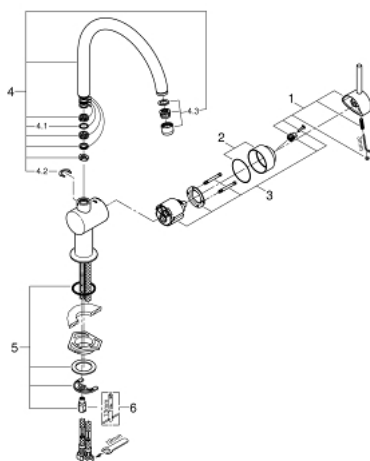

32 917 000 MINTA SINGLE-LEVER SINK MIXER 1/2"

PRODUCT DESCRIPTION

- C-spout
- monobloc installation
- **GROHE StarLight** finish
- **GROHE SilkMove** 46 mm ceramic cartridge
- adjustable flow rate limiter
- swivel tubular spout
- selectable swivel area : 0° / 150° / 360°
- flexible connection hoses
- with compression nut
- rapid installation system
- optional temperature limiter (46 308 000)

32 917 000 MINTA SINGLE-LEVER SINK MIXER 1/2"

32 917 000 MINTA SINGLE-LEVER SINK MIXER 1/2"

SPARE PARTS

- 1: Lever (Order-nr. 46015000)
 - 2: Cap (Order-nr. 46025000)
 - 3: Cartridge (Order-nr. 46048000)
 - 4: C-spout (Order-nr. 13043000)
 - 5: Shank fastening assembly (Order-nr. 46249000)
 - 6: Mounting wrench (Order-nr. 19017000)*
- * Optional accessories