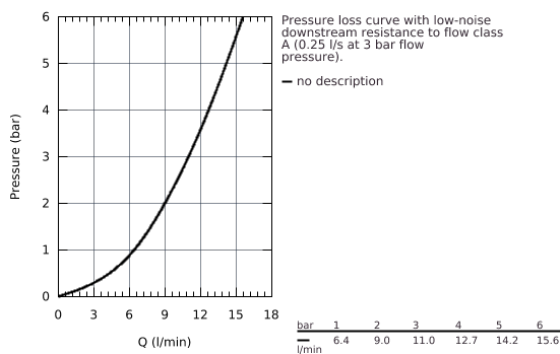

32 917 000 MINTA SINGLE-LEVER SINK MIXER 1/2"

PRODUCT DESCRIPTION

- C-spout
- monobloc installation
- **GROHE StarLight** finish
- **GROHE SilkMove** 46 mm ceramic cartridge
- adjustable flow rate limiter
- swivel tubular spout
- selectable swivel area : 0° / 150° / 360°
- flexible connection hoses
- with compression nut
- rapid installation system
- optional temperature limiter (46 308 000)

32 917 000 MINTA SINGLE-LEVER SINK MIXER 1/2"

32 917 000 MINTA SINGLE-LEVER SINK MIXER 1/2"

SPARE PARTS

- 1: Lever (Order-nr. 46015000)
 - 2: Cap (Order-nr. 46025000)
 - 3: Cartridge (Order-nr. 46048000)
 - 4: C-spout (Order-nr. 13043000)
 - 5: Shank fastening assembly (Order-nr. 46249000)
 - 6: Mounting wrench (Order-nr. 19017000)*
- * Optional accessories