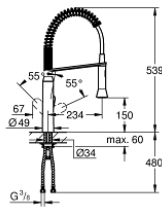

### 31 379 000 K7 SINGLE-LEVER SINK MIXER 1/2"

#### PRODUCT DESCRIPTION

- monobloc installation
  - **GROHE StarLight** finish
  - **GROHE SilkMove** 35 mm ceramic cartridge
  - professional spray
  - diverter: mousseur/shower jet
  - automatic return to mousseur
  - metal spray
  - adjustable flow rate limiter
  - swivel spout
  - swivel area 140°
  - protected against backflow
- 
- flexible connection hoses
- 
- rapid installation system

## 31 379 000 K7 SINGLE-LEVER SINK MIXER 1/2"

### SPARE PARTS

- 1: Lever (Order-nr. 46729000)
  - 2: Cap (Order-nr. 46116000)
  - 3: Screw coupling (Order-nr. 46460000)
  - 4: Cartridge (Order-nr. 46374000)
  - 5: Pull out spray (Order-nr. 46731000)
  - 6: Shower hose (Order-nr. 46871000)
  - 7: Spring (Order-nr. 46873SD0)
  - 8: holder pull out spray (Order-nr. 46734000)
  - 9: Shank fastening assembly (Order-nr. 46671000)
  - 10: Socket spanner (Order-nr. 19332000)\*
  - 11: Mounting wrench (Order-nr. 19017000)\*
- \* Optional accessories