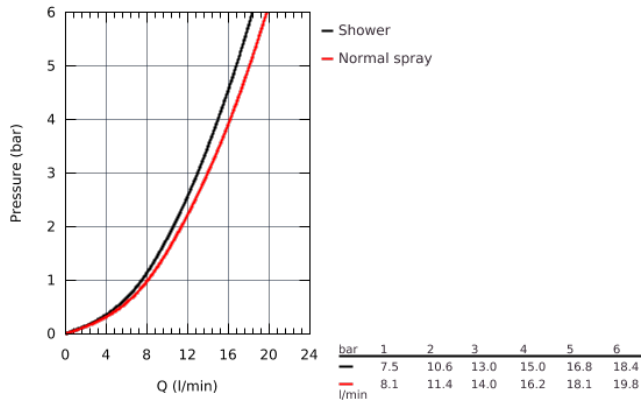

31 379 000 **K7 SINGLE-LEVER SINK MIXER 1/2"**