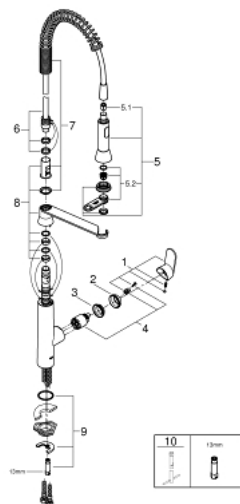

### 31 379 000 K7 SINGLE-LEVER SINK MIXER 1/2"

#### PRODUCT DESCRIPTION

- monobloc installation
  - **GROHE StarLight** finish
  - **GROHE SilkMove** 35 mm ceramic cartridge
  - professional spray
  - diverter: mousseur/shower jet
  - automatic return to mousseur
  - metal spray
  - adjustable flow rate limiter
  - swivel spout
  - swivel area 140°
  - protected against backflow
- 
- flexible connection hoses
- 
- rapid installation system

## 31 379 000 K7 SINGLE-LEVER SINK MIXER 1/2"

### SPARE PARTS

- 1: Lever (Order-nr. 46729000)
  - 2: Cap (Order-nr. 46116000)
  - 3: Screw coupling (Order-nr. 46460000)
  - 4: Cartridge (Order-nr. 46374000)
  - 5: Pull out spray (Order-nr. 46731000)
  - 6: Shower hose (Order-nr. 46871000)
  - 7: Spring (Order-nr. 46873SD0)
  - 8: holder pull out spray (Order-nr. 46734000)
  - 9: Shank fastening assembly (Order-nr. 46671000)
  - 10: Socket spanner (Order-nr. 19332000)\*
  - 11: Mounting wrench (Order-nr. 19017000)\*
- \* Optional accessories