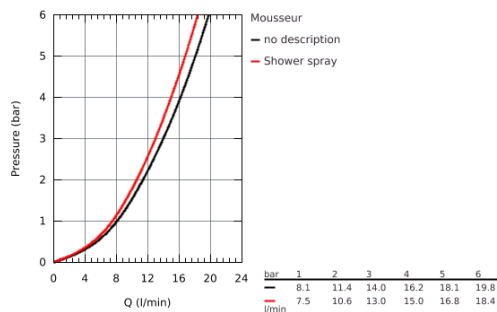

### 31 379 000 K7 SINGLE-LEVER SINK MIXER 1/2"

#### PRODUCT DESCRIPTION

- monobloc installation
  - **GROHE StarLight** finish
  - **GROHE SilkMove** 35 mm ceramic cartridge
  - professional spray
  - diverter: mousseur/shower jet
  - automatic return to mousseur
  - metal spray
  - adjustable flow rate limiter
  - swivel spout
  - swivel area 140°
  - protected against backflow
- 
- flexible connection hoses
- 
- rapid installation system