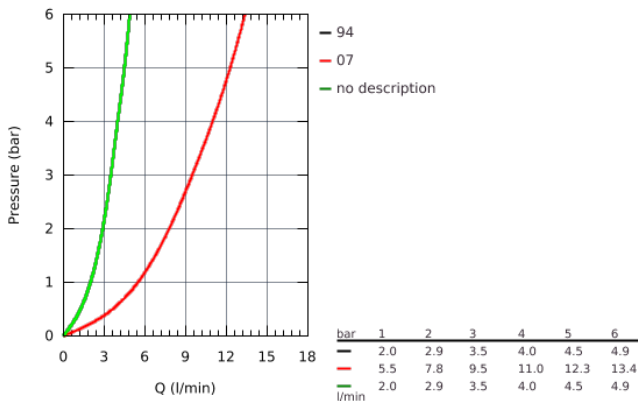

30 385 000 GROHE BLUE PURE STARTER KIT

PRODUCT DESCRIPTION

- consisting of:
- **GROHE Blue** single-lever sink mixer with filter function
- monobloc installation
- C-spout
- separate handle for filtered water
- headpart 1/2"
- **GROHE StarLight** chrome finish
- 28 mm ceramic cartridge
- with **GROHE SilkMove**
- swivel tubular spout
- swivel area 150°
- separate inner water ways for filtered and non-filtered water
- flexible connection hoses
- GROHE Blue filter head
- GROHE Blue activated carbon filter for premium taste
- Up to 3000 Liters
- filter exchange timer including 2 x AA batteries

30 385 000 GROHE BLUE PURE STARTER KIT

SPARE PARTS

- 1: Lever (Order-nr. 48510000)
- 2: Shield for cross handle (Order-nr. 46581000)
- 3: retaining ring (Order-nr. 07419000)
- 4: Cartridge (Order-nr. 46963000)
- 5: Ceramic headpart 1/2" (Order-nr. 48509000)
- 6: Flow restrictor (Order-nr. 48194000)
- 7: Support plate (Order-nr. 05334000)
- 8: Shank fastening assembly (Order-nr. 48384000)
- 9: Filter Head (Order-nr. 64508001)
- 10: Activated carbon filter (Order-nr. 40547001)
- 11: Glass carafe (Order-nr. 40405000)*