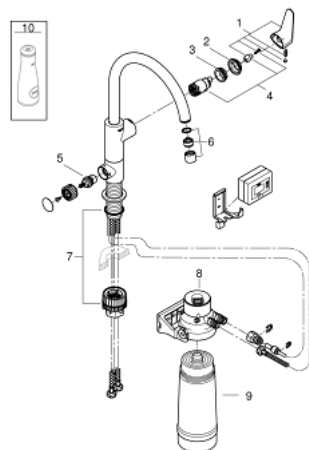

30 385 000 GROHE BLUE PURE STARTER KIT

PRODUCT DESCRIPTION

- consisting of:
- **GROHE Blue** single-lever sink mixer with filter function
- monobloc installation
- C-spout
- separate handle for filtered water
- headpart 1/2"
- **GROHE StarLight** chrome finish
- 28 mm ceramic cartridge
- with **GROHE SilkMove**
- swivel tubular spout
- swivel area 150°
- separate inner water ways for filtered and non-filtered water
- flexible connection hoses
- GROHE Blue filter head
- GROHE Blue activated carbon filter for premium taste
- Up to 3000 Liters
- filter exchange timer including 2 x AA batteries

30 385 000 GROHE BLUE PURE STARTER KIT

SPARE PARTS

- 1: Lever (Order-nr. 48510000)
- 2: Shield for cross handle (Order-nr. 46581000)
- 3: retaining ring (Order-nr. 07419000)
- 4: Cartridge (Order-nr. 46963000)
- 5: Ceramic headpart 1/2" (Order-nr. 48509000)
- 6: Flow restrictor (Order-nr. 48194000)
- 7: Support plate (Order-nr. 05334000)
- 8: Shank fastening assembly (Order-nr. 48384000)
- 9: Filter Head (Order-nr. 64508001)
- 10: Activated carbon filter (Order-nr. 40547001)
- 11: Glass carafe (Order-nr. 40405000)*