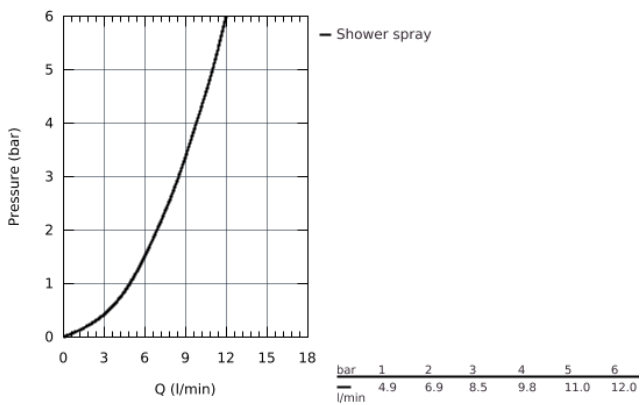

30 305 000 EUROSMART SINGLE-LEVER SINK MIXER 1/2"

PRODUCT DESCRIPTION

- low spout
- monobloc installation
- **GROHE StarLight** chrome finish
- **GROHE SilkMove** 35 mm ceramic cartridge
- flow strainer
- with integrated temperature limiter
- pull-out dual spray control - switches between regular flow and spray
- diverter: laminar spray/SpeedClean shower jet
- automatic return to laminar spray
- adjustable flow rate limiter
- swivel cast spout
- 88° swivel radius
- GROHE Zero separated inner water ways - lead and nickel free
- flexible connection hoses
- rapid installation system
- protected against backflow

30 305 000 **EUROSMART SINGLE-LEVER SINK MIXER 1/2"**

30 305 000 EUROSMART SINGLE-LEVER SINK MIXER 1/2"

SPARE PARTS

- 1: Lever (Order-nr. 46897000)
- 2: Cap (Order-nr. 46492000)
- 3: Screw ring (Order-nr. 46815000)
- 4: Cartridge (Order-nr. 46374000)
- 5: Pull out spray (Order-nr. 46956000)
- 6: Shower hose (Order-nr. 48293000)
- 7: Coupling piece (Order-nr. 46338000)
- 8: Shank mounting kit (Order-nr. 46346000)
- 9: Support plate (Order-nr. 05334000)
- 10: Socket spanner (Order-nr. 19332000)*