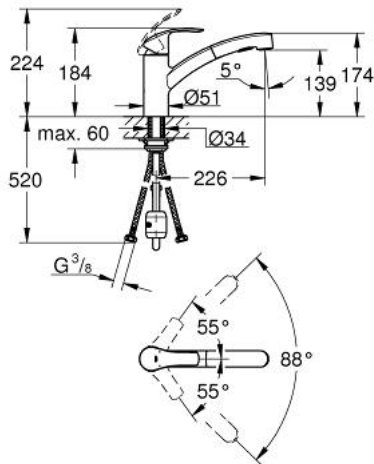

30 305 000 EUROSMART SINGLE-LEVER SINK MIXER 1/2"

PRODUCT DESCRIPTION

- low spout
- monobloc installation
- **GROHE StarLight** chrome finish
- **GROHE SilkMove** 35 mm ceramic cartridge
- flow strainer
- with integrated temperature limiter
- pull-out dual spray control - switches between regular flow and spray
- diverter: laminar spray/SpeedClean shower jet
- automatic return to laminar spray
- adjustable flow rate limiter
- swivel cast spout
- 88° swivel radius
- GROHE Zero separated inner water ways - lead and nickel free
- flexible connection hoses
- rapid installation system
- protected against backflow

30 305 000 **EUROSMART SINGLE-LEVER SINK MIXER 1/2"**

30 305 000 EUROSMART SINGLE-LEVER SINK MIXER 1/2"

SPARE PARTS

- 1: Lever (Order-nr. 46897000)
- 2: Cap (Order-nr. 46492000)
- 3: Screw ring (Order-nr. 46815000)
- 4: Cartridge (Order-nr. 46374000)
- 5: Pull out spray (Order-nr. 46956000)
- 6: Shower hose (Order-nr. 48293000)
- 7: Coupling piece (Order-nr. 46338000)
- 8: Shank mounting kit (Order-nr. 46346000)
- 9: Support plate (Order-nr. 05334000)
- 10: Socket spanner (Order-nr. 19332000)*