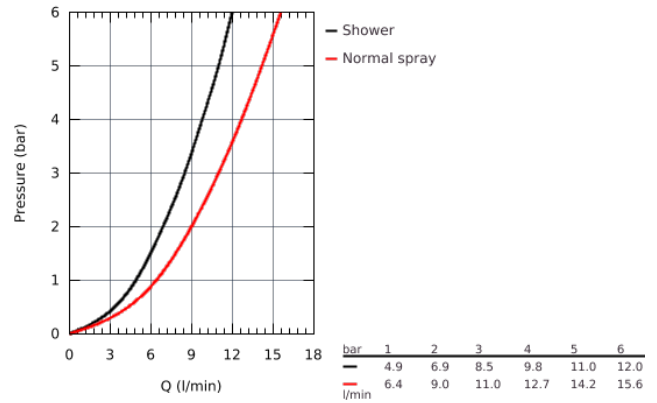

30 305 000 **EUROSMART SINGLE-LEVER SINK MIXER 1/2"**