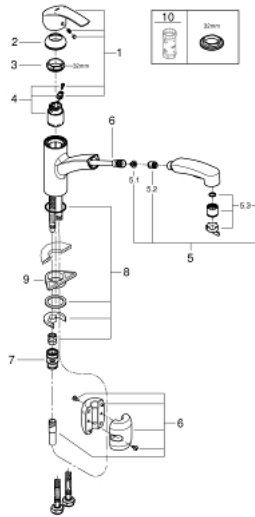

30 305 000 EUROSMART SINGLE-LEVER SINK MIXER 1/2"

PRODUCT DESCRIPTION

- low spout
- monobloc installation
- **GROHE StarLight** chrome finish
- **GROHE SilkMove** 35 mm ceramic cartridge
- flow strainer
- with integrated temperature limiter
- pull-out dual spray control - switches between regular flow and spray
- diverter: laminar spray/SpeedClean shower jet
- automatic return to laminar spray
- adjustable flow rate limiter
- swivel cast spout
- 88° swivel radius
- GROHE Zero separated inner water ways - lead and nickel free
- flexible connection hoses
- rapid installation system
- protected against backflow

30 305 000 **EUROSMART SINGLE-LEVER SINK MIXER 1/2"**

30 305 000 EUROSMART SINGLE-LEVER SINK MIXER 1/2"

SPARE PARTS

- 1: Lever (Order-nr. 46897000)
- 2: Cap (Order-nr. 46492000)
- 3: Screw ring (Order-nr. 46815000)
- 4: Cartridge (Order-nr. 46374000)
- 5: Pull out spray (Order-nr. 46956000)
- 6: Shower hose (Order-nr. 48293000)
- 7: Coupling piece (Order-nr. 46338000)
- 8: Shank mounting kit (Order-nr. 46346000)
- 9: Support plate (Order-nr. 05334000)
- 10: Socket spanner (Order-nr. 19332000)*