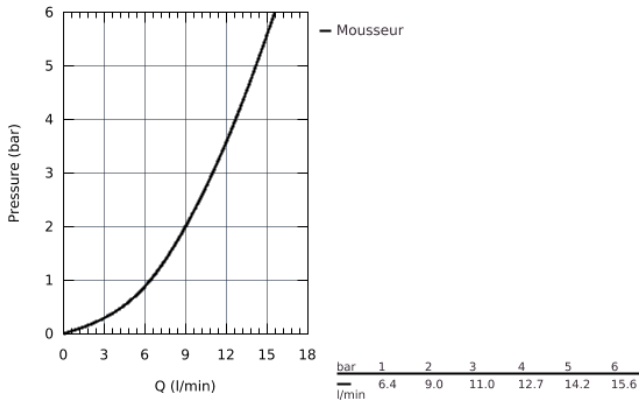

30 305 000 EUROSMART SINGLE-LEVER SINK MIXER 1/2"

PRODUCT DESCRIPTION

- low spout
- monobloc installation
- **GROHE StarLight** chrome finish
- **GROHE SilkMove** 35 mm ceramic cartridge
- flow strainer
- with integrated temperature limiter
- pull-out dual spray control - switches between regular flow and spray
- diverter: laminar spray/SpeedClean shower jet
- automatic return to laminar spray
- adjustable flow rate limiter
- swivel cast spout
- 88° swivel radius
- GROHE Zero separated inner water ways - lead and nickel free
- flexible connection hoses
- rapid installation system
- protected against backflow

30 305 000 **EUROSMART SINGLE-LEVER SINK MIXER 1/2"**

30 305 000 EUROSMART SINGLE-LEVER SINK MIXER 1/2"

SPARE PARTS

- 1: Lever (Order-nr. 46897000)
- 2: Cap (Order-nr. 46492000)
- 3: Screw ring (Order-nr. 46815000)
- 4: Cartridge (Order-nr. 46374000)
- 5: Pull out spray (Order-nr. 46956000)
- 6: Shower hose (Order-nr. 48293000)
- 7: Coupling piece (Order-nr. 46338000)
- 8: Shank mounting kit (Order-nr. 46346000)
- 9: Support plate (Order-nr. 05334000)
- 10: Socket spanner (Order-nr. 19332000)*