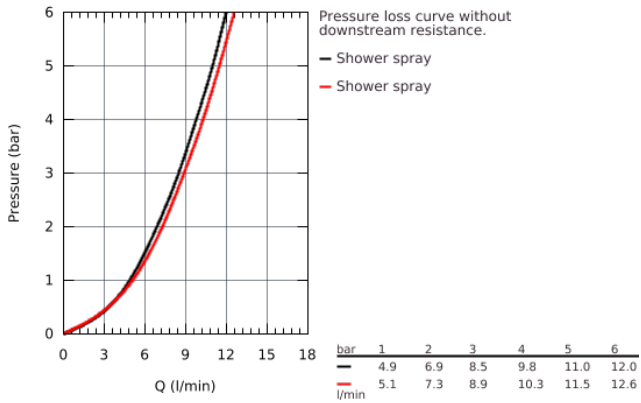

30 305 000 EUROSMART SINGLE-LEVER SINK MIXER 1/2"

PRODUCT DESCRIPTION

- low spout
- monobloc installation
- **GROHE StarLight** chrome finish
- **GROHE SilkMove** 35 mm ceramic cartridge
- flow strainer
- with integrated temperature limiter
- pull-out dual spray control - switches between regular flow and spray
- diverter: laminar spray/SpeedClean shower jet
- automatic return to laminar spray
- adjustable flow rate limiter
- swivel cast spout
- 88° swivel radius
- GROHE Zero separated inner water ways - lead and nickel free
- flexible connection hoses
- rapid installation system
- protected against backflow

30 305 000 **EUROSMART SINGLE-LEVER SINK MIXER 1/2"**

30 305 000 EUROSMART SINGLE-LEVER SINK MIXER 1/2"

SPARE PARTS

- 1: Lever (Order-nr. 46897000)
- 2: Cap (Order-nr. 46492000)
- 3: Screw ring (Order-nr. 46815000)
- 4: Cartridge (Order-nr. 46374000)
- 5: Pull out spray (Order-nr. 46956000)
- 6: Shower hose (Order-nr. 48293000)
- 7: Coupling piece (Order-nr. 46338000)
- 8: Shank mounting kit (Order-nr. 46346000)
- 9: Support plate (Order-nr. 05334000)
- 10: Socket spanner (Order-nr. 19332000)*