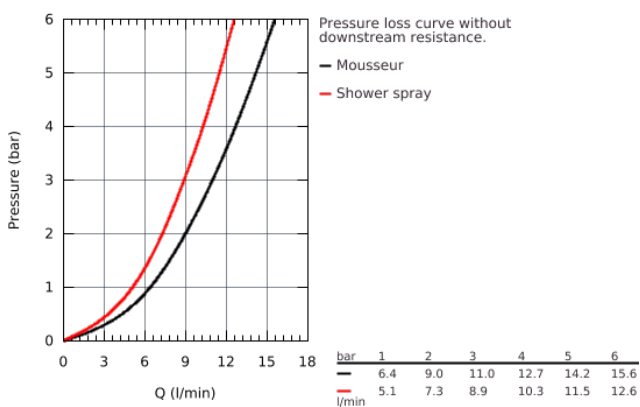

30 305 000 EUROSMART SINGLE-LEVER SINK MIXER 1/2"

PRODUCT DESCRIPTION

- low spout
- monobloc installation
- **GROHE StarLight** chrome finish
- **GROHE SilkMove** 35 mm ceramic cartridge
- flow strainer
- with integrated temperature limiter
- pull-out dual spray control - switches between regular flow and spray
- diverter: laminar spray/SpeedClean shower jet
- automatic return to laminar spray
- adjustable flow rate limiter
- swivel cast spout
- 88° swivel radius
- GROHE Zero separated inner water ways - lead and nickel free
- flexible connection hoses
- rapid installation system
- protected against backflow

30 305 000 **EUROSMART SINGLE-LEVER SINK MIXER 1/2"**

30 305 000 EUROSMART SINGLE-LEVER SINK MIXER 1/2"

SPARE PARTS

- 1: Lever (Order-nr. 46897000)
- 2: Cap (Order-nr. 46492000)
- 3: Screw ring (Order-nr. 46815000)
- 4: Cartridge (Order-nr. 46374000)
- 5: Pull out spray (Order-nr. 46956000)
- 6: Shower hose (Order-nr. 48293000)
- 7: Coupling piece (Order-nr. 46338000)
- 8: Shank mounting kit (Order-nr. 46346000)
- 9: Support plate (Order-nr. 05334000)
- 10: Socket spanner (Order-nr. 19332000)*