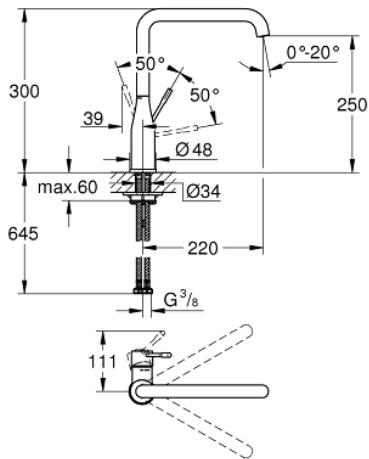

30 269 000 **ESSENCE SINGLE-LEVER SINK MIXER 1/2"**

PRODUCT DESCRIPTION

- high spout
- monobloc installation
- **GROHE StarLight** chrome finish
- 28 mm ceramic cartridge
with **GROHE SilkMove**
- mousseur
- swivel tubular spout
- adjustable swivel area 0° / 150° / 360°

- flexible connection hoses

- rapid installation system
- integrated temperature limiter

- min. recommended pressure 1 bar

30 269 000 **ESSENCE SINGLE-LEVER SINK MIXER 1/2"**

30 269 000 **ESSENCE SINGLE-LEVER SINK MIXER 1/2"**

SPARE PARTS

- 1: Lever (Order-nr. 46927000)
- 2: Cartridge (Order-nr. 46580000)
- 3: L-spout (Order-nr. 13376000)
- 4: Shank fastening assembly (Order-nr. 46671000)
- 5: Mounting wrench (Order-nr. 19017000)*