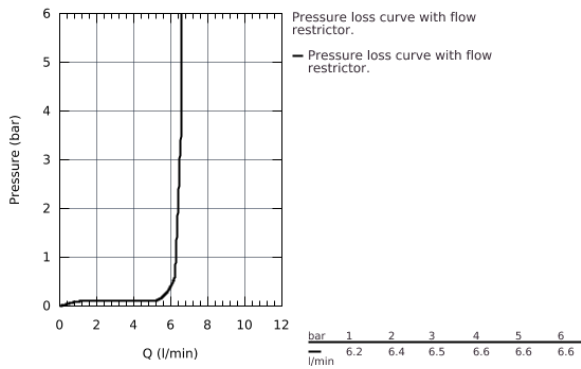

30 269 000 **ESSENCE SINGLE-LEVER SINK MIXER 1/2"**

PRODUCT DESCRIPTION

- high spout
- monobloc installation
- **GROHE StarLight** chrome finish
- 28 mm ceramic cartridge
with **GROHE SilkMove**
- mousseur
- swivel tubular spout
- adjustable swivel area 0° / 150° / 360°

- flexible connection hoses

- rapid installation system
- integrated temperature limiter

- min. recommended pressure 1 bar

30 269 000 **ESSENCE SINGLE-LEVER SINK MIXER 1/2"**

30 269 000 **ESSENCE SINGLE-LEVER SINK MIXER 1/2"**

SPARE PARTS

- 1: Lever (Order-nr. 46927000)
- 2: Cartridge (Order-nr. 46580000)
- 3: L-spout (Order-nr. 13376000)
- 4: Shank fastening assembly (Order-nr. 46671000)
- 5: Mounting wrench (Order-nr. 19017000)*