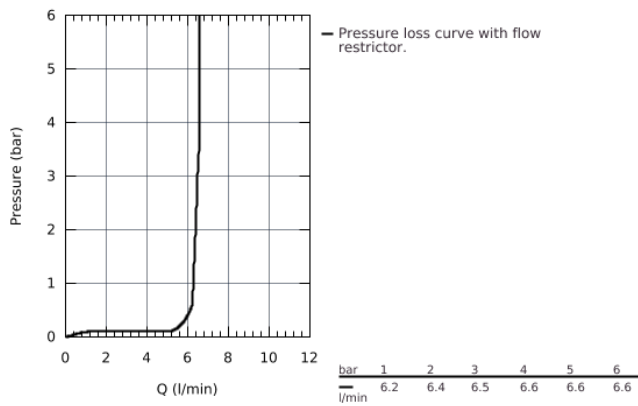

30 269 000 **ESSENCE SINGLE-LEVER SINK MIXER 1/2"**

PRODUCT DESCRIPTION

- high spout
- monobloc installation
- **GROHE StarLight** chrome finish
- 28 mm ceramic cartridge
with **GROHE SilkMove**
- mousseur
- swivel tubular spout
- adjustable swivel area 0° / 150° / 360°

- flexible connection hoses

- rapid installation system
- integrated temperature limiter

- min. recommended pressure 1 bar

30 269 000 **ESSENCE SINGLE-LEVER SINK MIXER 1/2"**

30 269 000 **ESSENCE SINGLE-LEVER SINK MIXER 1/2"**

SPARE PARTS

- 1: Lever (Order-nr. 46927000)
- 2: Cartridge (Order-nr. 46580000)
- 3: L-spout (Order-nr. 13376000)
- 4: Shank fastening assembly (Order-nr. 46671000)
- 5: Mounting wrench (Order-nr. 19017000)*