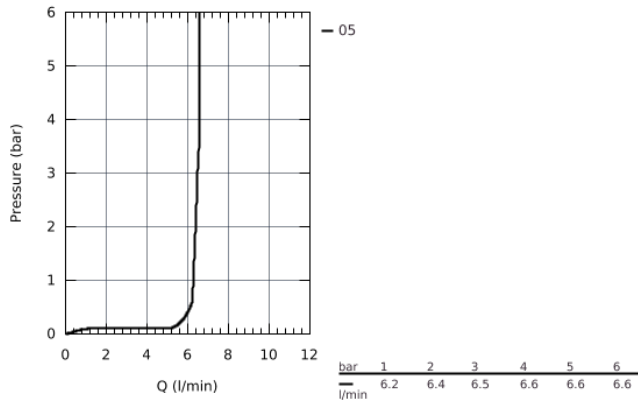

30 269 000 **ESSENCE SINGLE-LEVER SINK MIXER 1/2"**

PRODUCT DESCRIPTION

- high spout
- monobloc installation
- **GROHE StarLight** chrome finish
- 28 mm ceramic cartridge
with **GROHE SilkMove**
- mousseur
- swivel tubular spout
- adjustable swivel area 0° / 150° / 360°

- flexible connection hoses

- rapid installation system
- integrated temperature limiter

- min. recommended pressure 1 bar

30 269 000 **ESSENCE SINGLE-LEVER SINK MIXER 1/2"**

30 269 000 **ESSENCE SINGLE-LEVER SINK MIXER 1/2"**

SPARE PARTS

- 1: Lever (Order-nr. 46927000)
- 2: Cartridge (Order-nr. 46580000)
- 3: L-spout (Order-nr. 13376000)
- 4: Shank fastening assembly (Order-nr. 46671000)
- 5: Mounting wrench (Order-nr. 19017000)*