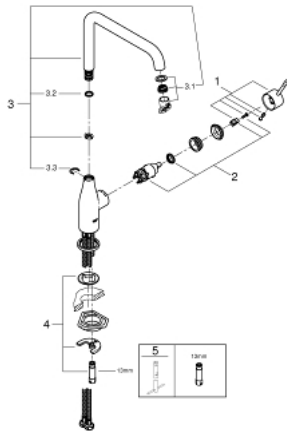

30 269 000 **ESSENCE SINGLE-LEVER SINK MIXER 1/2"**

PRODUCT DESCRIPTION

- high spout
- monobloc installation
- **GROHE StarLight** chrome finish
- 28 mm ceramic cartridge
with **GROHE SilkMove**
- mousseur
- swivel tubular spout
- adjustable swivel area 0° / 150° / 360°

- flexible connection hoses

- rapid installation system
- integrated temperature limiter

- min. recommended pressure 1 bar

30 269 000 **ESSENCE SINGLE-LEVER SINK MIXER 1/2"**

30 269 000 **ESSENCE SINGLE-LEVER SINK MIXER 1/2"**

SPARE PARTS

- 1: Lever (Order-nr. 46927000)
- 2: Cartridge (Order-nr. 46580000)
- 3: L-spout (Order-nr. 13376000)
- 4: Shank fastening assembly (Order-nr. 46671000)
- 5: Mounting wrench (Order-nr. 19017000)*