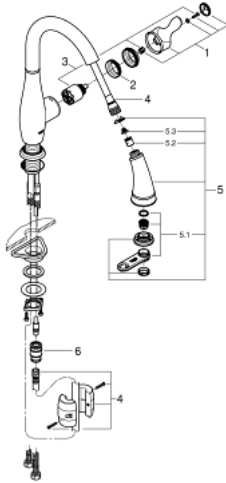

30 215 001 PARKFIELD SINGLE-LEVER SINK MIXER 1/2"

PRODUCT DESCRIPTION

- single hole installation
- **GROHE StarLight** finish
- **GROHE SilkMove** 35 mm ceramic cartridge
- with integrated temperature limiter
- **pull-out dual spray** - switches back and forth between regular flow and spray
- diverter: mousseur/**SpeedClean** shower jet
- automatic return to mousseur
- adjustable flow rate limiter
- swivel tubular spout
- swivel area 360°
- integrated non-return valve
- protected against backflow
- flexible connection hoses
- rapid installation system

30 215 001 **PARKFIELD SINGLE-LEVER SINK MIXER 1/2"**

SPARE PARTS

- 1: lever (Order-nr. 46889000)
- 2: Screw coupling (Order-nr. 46460000)
- 3: Cartridge (Order-nr. 46374000)
- 4: Shower hose (Order-nr. 48293000)
- 5: pull out spray (Order-nr. 46890NC0)
- 6: Coupling piece (Order-nr. 46338000)