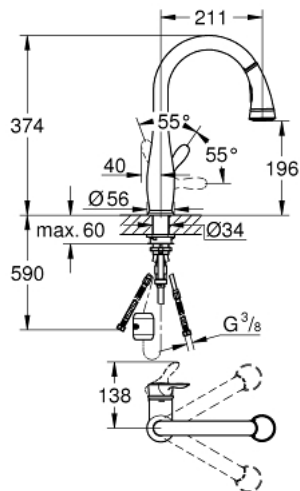

30 215 001 PARKFIELD SINGLE-LEVER SINK MIXER 1/2"

PRODUCT DESCRIPTION

- single hole installation
- **GROHE StarLight** finish
- **GROHE SilkMove** 35 mm ceramic cartridge
- with integrated temperature limiter
- **pull-out dual spray** - switches back and forth between regular flow and spray
- diverter: mousseur/**SpeedClean** shower jet
- automatic return to mousseur
- adjustable flow rate limiter
- swivel tubular spout
- swivel area 360°
- integrated non-return valve
- protected against backflow
- flexible connection hoses
- rapid installation system

30 215 001 **PARKFIELD SINGLE-LEVER SINK MIXER 1/2"**

SPARE PARTS

- 1: lever (Order-nr. 46889000)
- 2: Screw coupling (Order-nr. 46460000)
- 3: Cartridge (Order-nr. 46374000)
- 4: Shower hose (Order-nr. 48293000)
- 5: pull out spray (Order-nr. 46890NC0)
- 6: Coupling piece (Order-nr. 46338000)