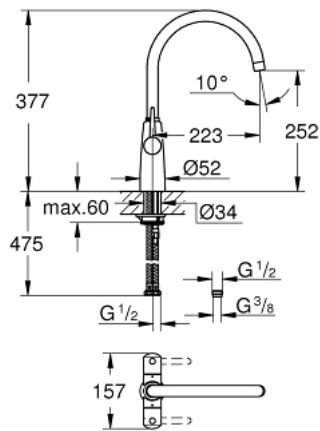

30 189 000 AMBI TWO HANDLE SINK MIXER 1/2"

PRODUCT DESCRIPTION

- monobloc installation
- **GROHE StarLight** finish
- ceramic headparts 1/2", 90°
- mousseur
- swivel tubular spout
- selectable swivel area : 0° / 150° / 360°
- with lever handles
- lever opens to the front, protecting the backsplash

- flexible connection hoses

- rapid installation system

- **min. recommended pressure 0.4 bar**

- flexible connection hoses 1/2"

30 189 000 **AMBI TWO HANDLE SINK MIXER 1/2"**

SPARE PARTS

- 1: handle neutral (Order-nr. 48172000)
- 2: Ceramic headpart, 1/2" (Order-nr. 45882000)
- 3: Ceramic headpart, 1/2" (Order-nr. 45883000)
- 4: Biflo spout (Order-nr. 13337000)
- 5: Shank fastening assembly (Order-nr. 46249000)
- 6: Mounting wrench (Order-nr. 19017000)*