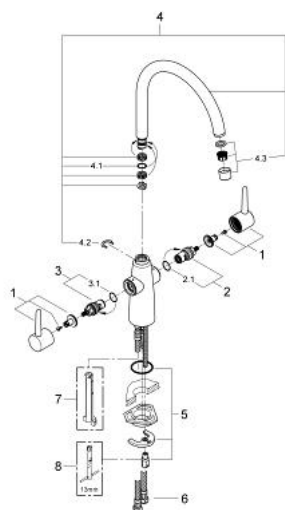

30 189 000 AMBI TWO HANDLE SINK MIXER 1/2"

PRODUCT DESCRIPTION

- monobloc installation
- **GROHE StarLight** finish
- ceramic headparts 1/2", 90°
- mousseur
- swivel tubular spout
- selectable swivel area : 0° / 150° / 360°
- with lever handles
- lever opens to the front, protecting the backsplash

- flexible connection hoses

- rapid installation system

- **min. recommended pressure 0.4 bar**

- flexible connection hoses 1/2"

30 189 000 **AMBI TWO HANDLE SINK MIXER 1/2"**

SPARE PARTS

- 1: handle neutral (Order-nr. 48172000)
- 2: Ceramic headpart, 1/2" (Order-nr. 45882000)
- 3: Ceramic headpart, 1/2" (Order-nr. 45883000)
- 4: Biflo spout (Order-nr. 13337000)
- 5: Shank fastening assembly (Order-nr. 46249000)
- 6: Mounting wrench (Order-nr. 19017000)*