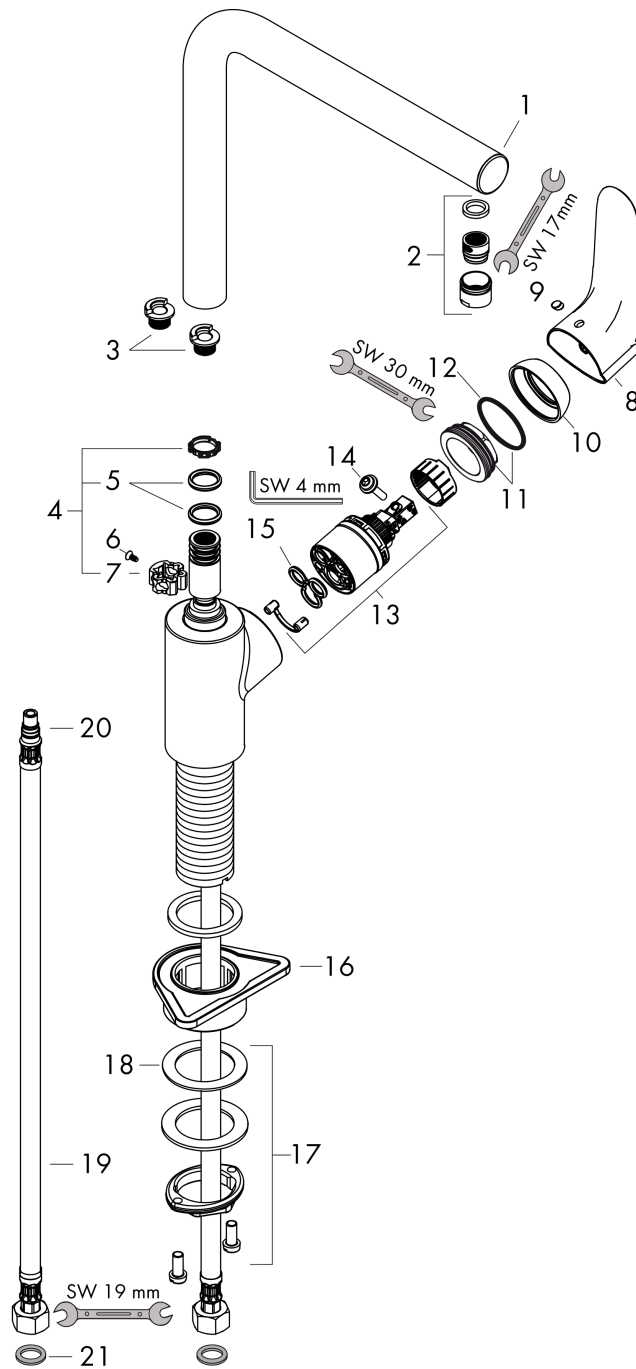

Focus M41

Single lever kitchen mixer 280, 1jet

Surfaces: **Chrome** Article Number: **31817000**

Description

product features

- handle can be positioned on the right or left
- ComfortZone 280
- swivel range adjustable in 3 steps 110°, 150° or 360°
- normal spray
- connection dimension: DN15
- maximum flow rate at 3 bar: 12 l/min
- ceramic cartridge
- connection type: G 3/8 connections
- temperature limitation adjustable
- suitable for continuous flow water heaters

Technology

Product image

Scale drawing

Flowchart

Focus M41
Single lever kitchen mixer 280, 1jet
 Surfaces: **Chrome** Article Number: **31817000**

Exploded Drawing

Year of production: >07/13

Focus M41

Single lever kitchen mixer 280, 1jet

Surfaces: **Chrome** Article Number: **31817000**

Spare part list

Year of production: >07/13

Pos.	Description	Article Number	Price	PU
1	spout cpl.	98489000	-	1
2	aerator M18x1 (15 l/min)	98490000	-	1
3	set of locating rings (110° / 150°)	98486000	-	1
4	sealing set	92646000	-	1
5	O-Ring 14x2,5	98189000	-	1
6	screw	97662000	-	1
7	axialring	97558000	-	1
8	handle	98460000	-	1
9	screw cover	96338000	-	1
10	flange	95498000	-	1
11	nut	97209000	-	1
12	O-Ring 32x2	98193000	-	1
13	cartridge, assy	92730000	-	1
14	locking screw for handle	95140000	-	1
15	seal	95008000	-	1
16	support	97523000	-	1
17	fixing set (Ø 34)	95049000	-	1
18	lever collar	97548000	-	1
19	connection hose 900 mm M8x0,75 G3/8	98758000	-	1
20	O-ring 7x1,5	98422000	-	1
21	sealing set	95581000	-	1
a	set of locating rings (60° / 80°)	92259000	-	1