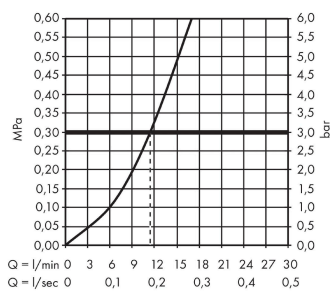

Focus M41

Single lever kitchen mixer 280, 1jet

Surfaces: **Chrome** Article Number: **31817000**

Description

product features

- handle can be positioned on the right or left
- ComfortZone 280
- swivel range adjustable in 3 steps 110°, 150° or 360°
- normal spray
- connection dimension: DN15
- maximum flow rate at 3 bar: 12 l/min
- ceramic cartridge
- connection type: G 3/8 connections
- temperature limitation adjustable
- suitable for continuous flow water heaters

Technology

Product image

Scale drawing

Flowchart

Focus M41
Single lever kitchen mixer 280, 1jet
 Surfaces: **Chrome** Article Number: **31817000**

Exploded Drawing

Year of production: >07/13

Focus M41