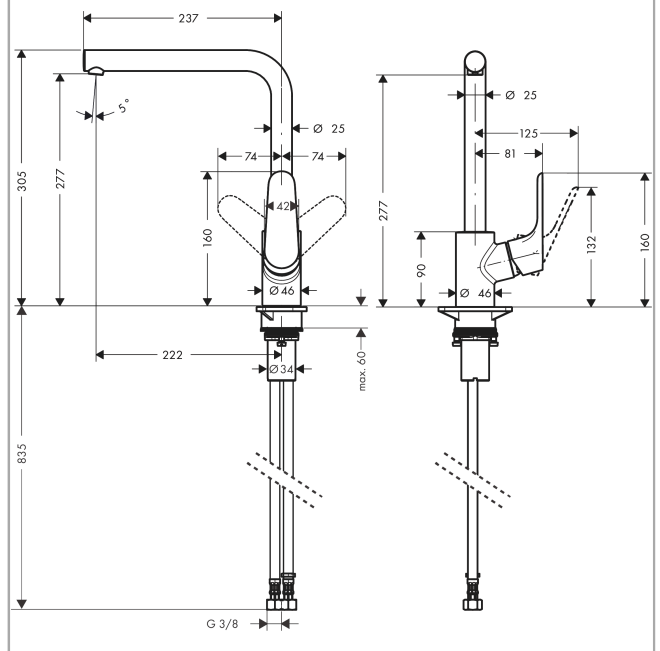

Focus M41

Single lever kitchen mixer 280, 1jet

Surfaces: **Chrome** Article Number: **31817000**

Description

product features

- handle can be positioned on the right or left
- ComfortZone 280
- swivel range adjustable in 3 steps 110°, 150° or 360°
- normal spray
- connection dimension: DN15
- maximum flow rate at 3 bar: 12 l/min
- ceramic cartridge
- connection type: G 3/8 connections
- temperature limitation adjustable
- suitable for continuous flow water heaters

Technology

Product image

Scale drawing

Flowchart

Focus M41
Single lever kitchen mixer 280, 1jet
 Surfaces: **Chrome** Article Number: **31817000**

Exploded Drawing

Year of production: >07/13

Focus M41

Single lever kitchen mixer 280, 1jet

Surfaces: **Chrome** Article Number: **31817000**

Spare part list

Year of production: >07/13

Pos.	Description	Article Number	Price	PU
1	spout cpl.	98489000	-	1
2	aerator M18x1 (15 l/min)	98490000	-	1
3	set of locating rings (110° / 150°)	98486000	-	1
4	sealing set	92646000	-	1
5	O-Ring 14x2,5	98189000	-	1
6	screw	97662000	-	1
7	axialring	97558000	-	1
8	handle	98460000	-	1
9	screw cover	96338000	-	1
10	flange	95498000	-	1
11	nut	97209000	-	1
12	O-Ring 32x2	98193000	-	1
13	cartridge, assy	92730000	-	1
14	locking screw for handle	95140000	-	1
15	seal	95008000	-	1
16	support	97523000	-	1
17	fixing set (Ø 34)	95049000	-	1
18	lever collar	97548000	-	1
19	connection hose 900 mm M8x0,75 G3/8	98758000	-	1
20	O-ring 7x1,5	98422000	-	1
21	sealing set	95581000	-	1
a	set of locating rings (60° / 80°)	92259000	-	1