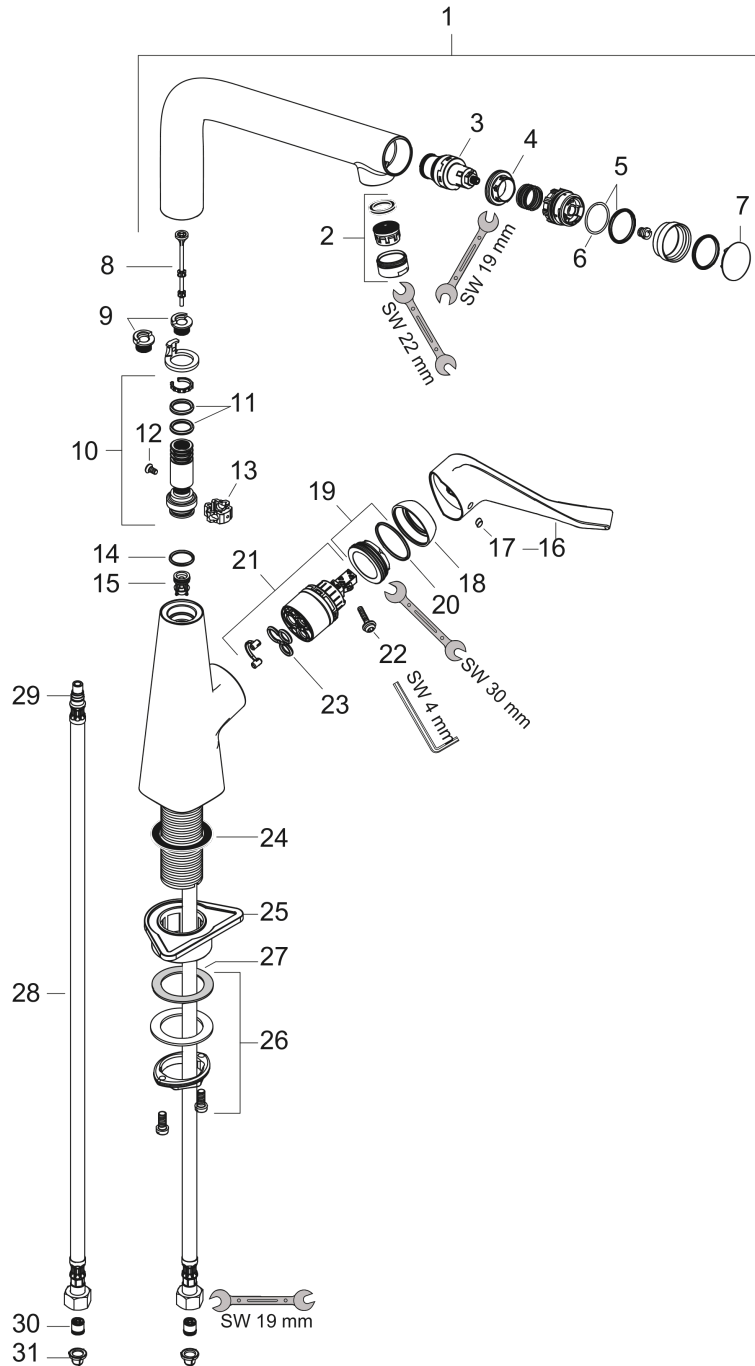

##### product features

- ComfortZone 320
- swivel range adjustable in 3 steps 110°, 150° or 360°
- laminar spray
- Select button for a comfortable start/stop of the water flow
- connection dimension: DN15
- maximum flow rate at 3 bar: 8 l/min
- ceramic cartridge
- connection type: G 3/8 connections
- temperature limitation adjustable
- integrated non-return valve
- suitable for continuous flow water heaters
- significantly reduced splashing by soft start of the water flow

### Flowchart

**Metris Select M71**  
**Single lever kitchen mixer 320, 1jet**  
 Surfaces: **Chrome**    Article Number: **14883000**

## Exploded Drawing

Year of production: >10/14

**Metris Select M71**  
**Single lever kitchen mixer 320, 1jet**  
 Surfaces: **Chrome** Article Number: **14883000**

## Spare part list

Year of production: >10/14

Pos.	Description	Article Number	Price	PU
1	spout cpl.	92288000	-	1
2	aerator laminar M24x1 (15 l/min)	92517000	-	1
3	shut off unit	98462000	-	1
4	nut	98368000	-	1
5	sealing set	93115000	-	1
6	O-ring 23x1,5	92287000	-	1
7	cover	92289000	-	1
8	tappet	92505000	-	1
9	set of locating rings (110° / 150°)	98486000	-	1
10	sealing set	92646000	-	1
11	O-Ring 14x2,5	98189000	-	1
12	screw	93272000	-	1
13	axialring	97558000	-	1
14	O-ring 11x3	92481000	-	1
15	non return valve	95699000	-	1
16	handle	98455000	-	1
17	screw cover	96338000	-	1
18	flange	95498000	-	1
19	nut	97209000	-	1
20	O-Ring 32x2	98193000	-	1
21	cartridge, assy	92730000	-	1
22	locking screw for handle	95140000	-	1
23	seal	95008000	-	1
24	seal	92582000	-	1
25	support	97523000	-	1
26	fixing set (Ø 34)	95049000	-	1
27	lever collar	97548000	-	1
28	connection hose 900 mm M8x0,75 G3/8	95372000	-	1
29	O-ring 7x1,5	98422000	-	1
30	non return valve DW 10	96456000	-	1
31	filter packing	95291000	-	1
a	set of locating rings (60° / 80°)	92259000	-	1
b	O-ring 16x2	98133000	-	1