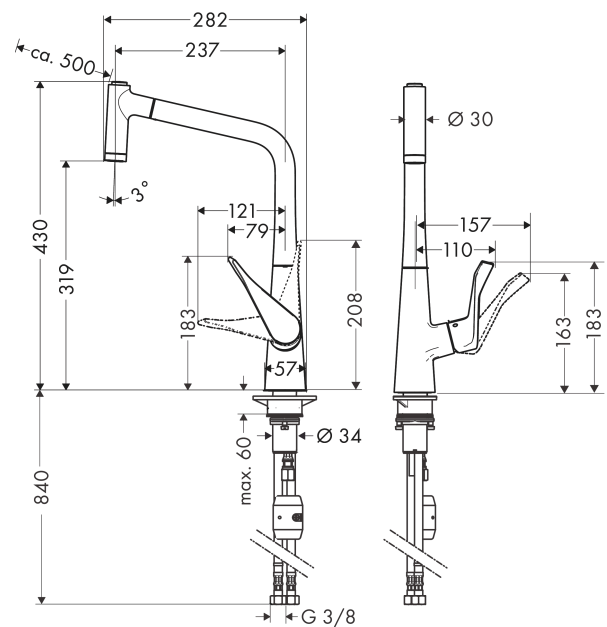

#### product features

- ComfortZone 320
- swivel range adjustable in 2 steps to 110° or 150°
- laminar spray, shower spray
- lockable shower spray, spray returns automatically through handle closing
- MagFit magnetic shower support
- quick connect hose
- connection dimension: DN15
- maximum flow rate at 3 bar: 10 l/min
- ceramic cartridge
- connection type: G 3/8 connections
- temperature limitation adjustable
- integrated non-return valve
- suitable for continuous flow water heaters

### Scale drawing

**Metris M71**  
**Single lever kitchen mixer 320, pull-out spray, 2jet**  
 Surfaces: **Chrome** Article Number: **14820000**

### Spare part list

Year of production: >09/17

Pos.	Description	Article Number	Price	PU
1	spout cpl.	98491000	-	1
2	nut	92755000	-	1
3	O-ring 11x2	98127000	-	1
4	filter	97735000	-	1
5	non return valve	96737000	-	1
6	handspray	98492000	-	1
7	spray former	92183000	-	1
8	set of lever collars	98365000	-	1
9	O-ring 21x2,5	98211000	-	1
10	handle	98455000	-	1
11	screw cover	96338000	-	1
12	flange	95498000	-	1
13	nut	97209000	-	1
14	O-Ring 32x2	98193000	-	1
15	cartridge, assy	92730000	-	1
16	locking screw for handle	95140000	-	1
17	seal	95008000	-	1
18	connection hose 600 mm M10x1	95561000	-	1
19	O-ring 8x1,75	97827000	-	1
20	connection hose 900 mm M8x0,75 G3/8	96316000	-	1
21	O-ring 7x1,5	98422000	-	1
22	sealing set	95581000	-	1
23	hose 1,50 m	95507000	-	1
24	weight	92500000	-	1
25	seal	92582000	-	1
26	support	97523000	-	1
27	fixing set (Ø 34)	95049000	-	1
28	lever collar	97548000	-	1