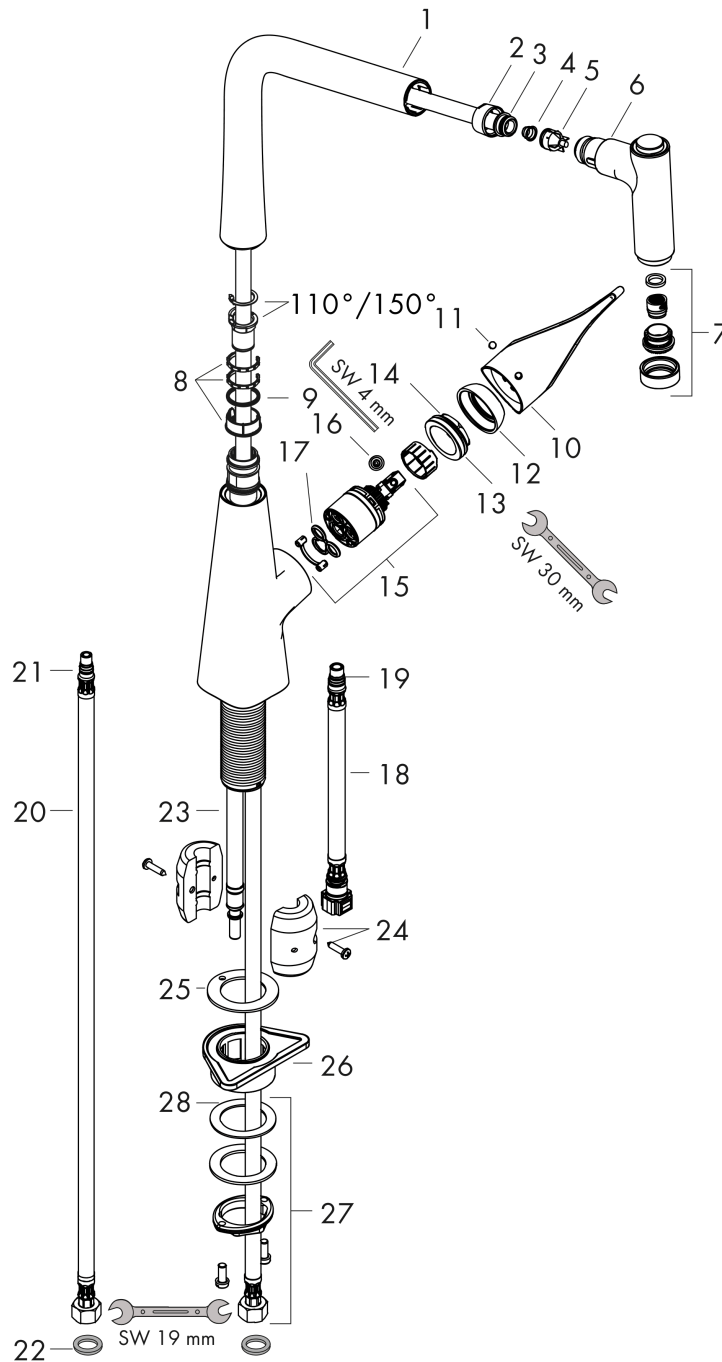

#### product features

- ComfortZone 320
- swivel range adjustable in 2 steps to 110° or 150°
- laminar spray, shower spray
- lockable shower spray, spray returns automatically through handle closing
- MagFit magnetic shower support
- quick connect hose
- connection dimension: DN15
- maximum flow rate at 3 bar: 10 l/min
- ceramic cartridge
- connection type: G 3/8 connections
- temperature limitation adjustable
- integrated non-return valve
- suitable for continuous flow water heaters

### Scale drawing

**Metris M71**  
**Single lever kitchen mixer 320, pull-out spray, 2jet**  
 Surfaces: **Chrome** Article Number: **14820000**

## Exploded Drawing

Year of production: >09/17

### Spare part list

Year of production: >09/17

Pos.	Description	Article Number	Price	PU
1	spout cpl.	98491000	-	1
2	nut	92755000	-	1
3	O-ring 11x2	98127000	-	1
4	filter	97735000	-	1
5	non return valve	96737000	-	1
6	handspray	98492000	-	1
7	spray former	92183000	-	1
8	set of lever collars	98365000	-	1
9	O-ring 21x2,5	98211000	-	1
10	handle	98455000	-	1
11	screw cover	96338000	-	1
12	flange	95498000	-	1
13	nut	97209000	-	1
14	O-Ring 32x2	98193000	-	1
15	cartridge, assy	92730000	-	1
16	locking screw for handle	95140000	-	1
17	seal	95008000	-	1
18	connection hose 600 mm M10x1	95561000	-	1
19	O-ring 8x1,75	97827000	-	1
20	connection hose 900 mm M8x0,75 G3/8	96316000	-	1
21	O-ring 7x1,5	98422000	-	1
22	sealing set	95581000	-	1
23	hose 1,50 m	95507000	-	1
24	weight	92500000	-	1
25	seal	92582000	-	1
26	support	97523000	-	1
27	fixing set (Ø 34)	95049000	-	1
28	lever collar	97548000	-	1