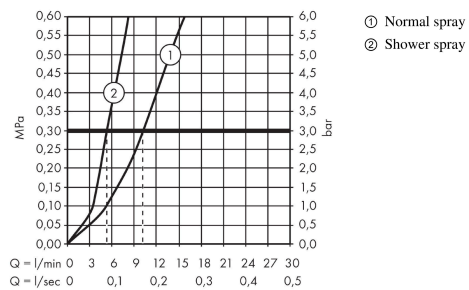

Metris M71
Single lever kitchen mixer 320, pull-out spray, 2jet
Surfaces: **Chrome** Article Number: **14820000**

Flowchart