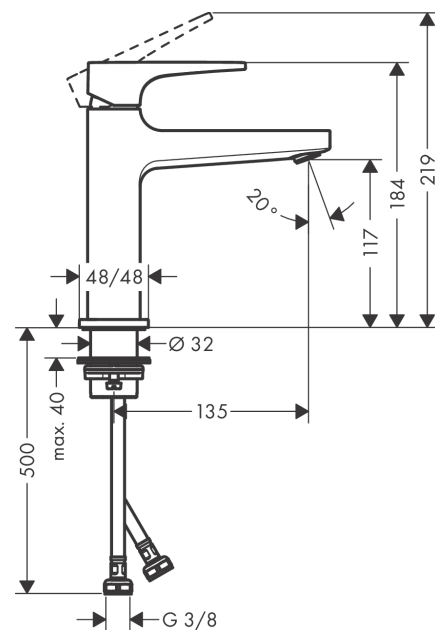

### Single lever basin mixer 110 with loop handle and push-open waste set

Surfaces: **Chrome** Article Number: **74507000**

##### product features

- consists of: single lever basin mixer, waste set
- ComfortZone 110
- projection 135 mm
- spray type: normal spray
- flow rate at 3 bar: 5 l/min
- ceramic cartridge
- temperature limitation adjustable
- suitable for continuous flow water heaters
- push-open waste set G 1¼
- material waste set: metal
- connection type: G ¾ connections
- connection dimension: DN15

#### Scale drawing