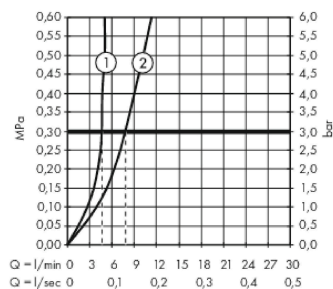

Metropol

Single lever basin mixer 110 with loop handle and push-open waste set

Surfaces: **Chrome** Article Number: **74507000**

Description

product features

- consists of: single lever basin mixer, waste set
- ComfortZone 110
- projection 135 mm
- spray type: normal spray
- flow rate at 3 bar: 5 l/min
- ceramic cartridge
- temperature limitation adjustable
- suitable for continuous flow water heaters
- push-open waste set G 1¼
- material waste set: metal
- connection type: G ¾ connections
- connection dimension: DN15

Technology

Design awards

Product image

Scale drawing

Flowchart