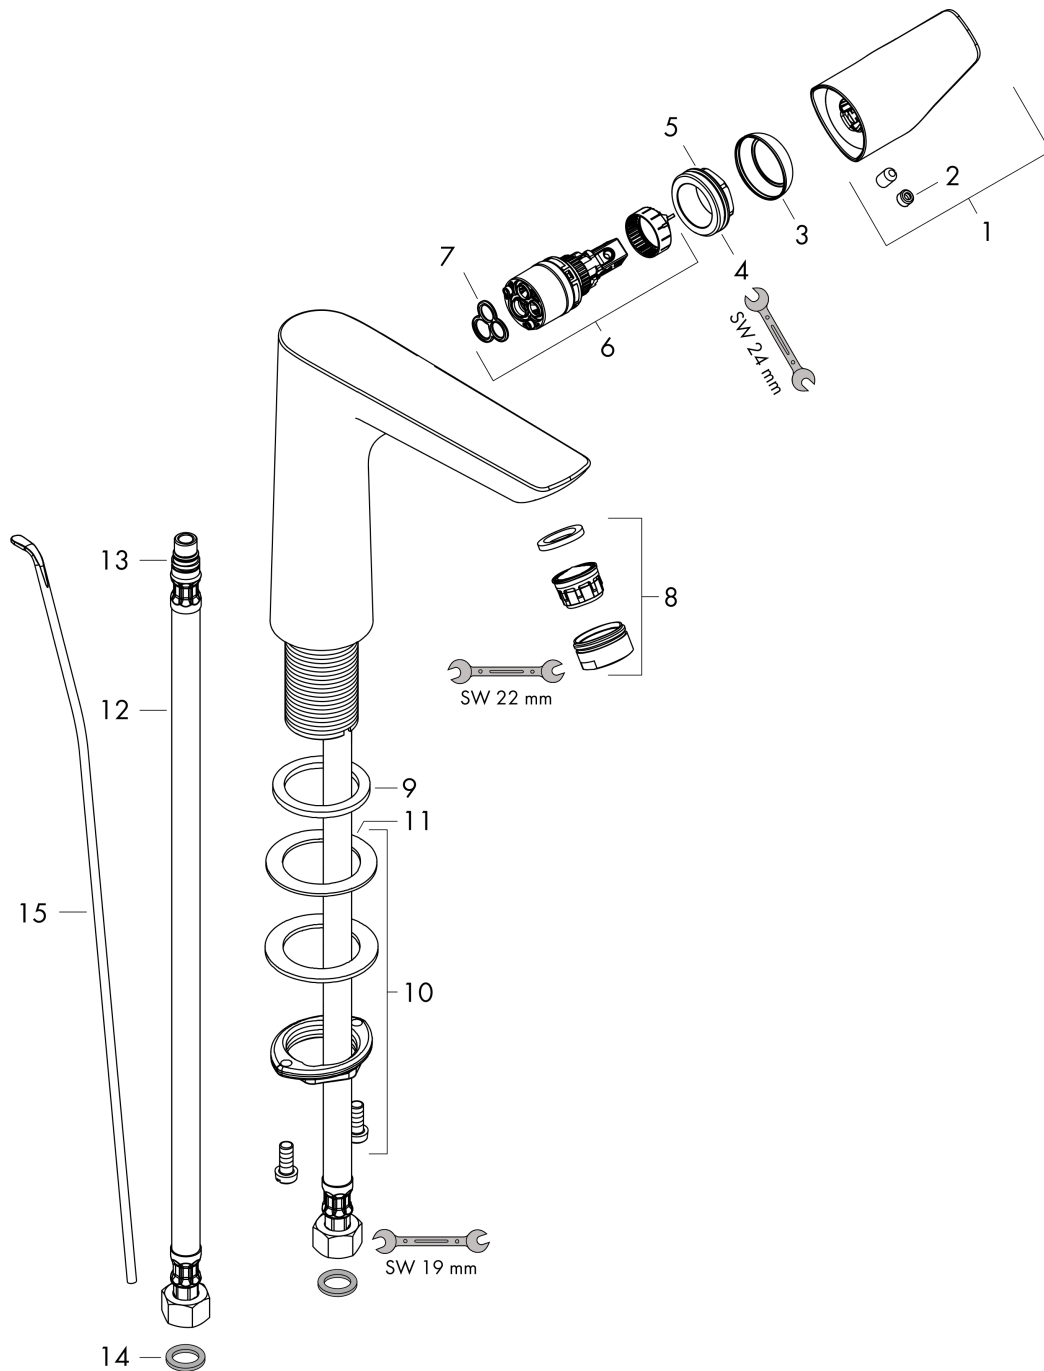

#### Scale drawing

**Talis E**  
**Single lever basin mixer 150 with pop-up waste set**  
 Surfaces: **Chrome** Article Number: **71754000**

**Flowchart**

**Talis E**  
**Single lever basin mixer 150 with pop-up waste set**  
 Surfaces: **Chrome** Article Number: **71754000**

**Exploded Drawing**

Year of production: >05/16

**Talis E**

**Single lever basin mixer 150 with pop-up waste set**

Surfaces: **Chrome** Article Number: **71754000**

**Spare part list**

Year of production: >05/16

| Pos. | Description                       | Article Number | Price | PU |
|------|-----------------------------------|----------------|-------|----|
| 1    | handle                            | 92777000       | -     | 1  |
| 2    | screw cover                       | 95704000       | -     | 1  |
| 3    | flange                            | 95493000       | -     | 1  |
| 4    | nut                               | 95178000       | -     | 1  |
| 5    | O-ring 24x2                       | 98388000       | -     | 1  |
| 6    | cartridge, assy                   | 97685000       | -     | 1  |
| 7    | seal                              | 98865000       | -     | 1  |
| 8    | aerator M24x1 (5 l/min)           | 13185000       | -     | 1  |
| 9    | flat seal                         | 98749000       | -     | 1  |
| 10   | fixing set (Ø 32)                 | 13961000       | -     | 1  |
| 11   | lever collar                      | 97548000       | -     | 1  |
| 12   | connection hose 450 mm M10x1 G3/8 | 96507000       | -     | 1  |
| 13   | O-ring 8x1,75                     | 97827000       | -     | 1  |
| 14   | sealing set                       | 95581000       | -     | 1  |
| 15   | pull rod                          | 96657000       | -     | 1  |
| a    | pop up waste                      | 94139000       | -     | 1  |
| b    | fixation extension 35 mm          | 13898000       | -     | 1  |