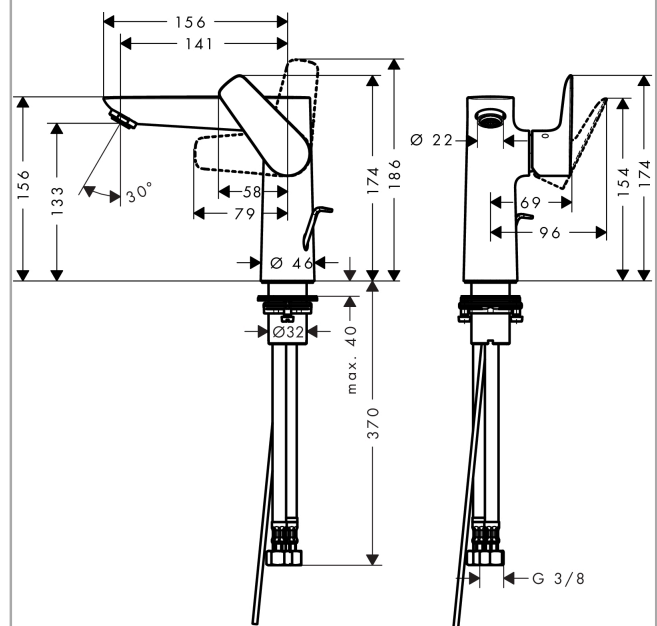

Scale drawing